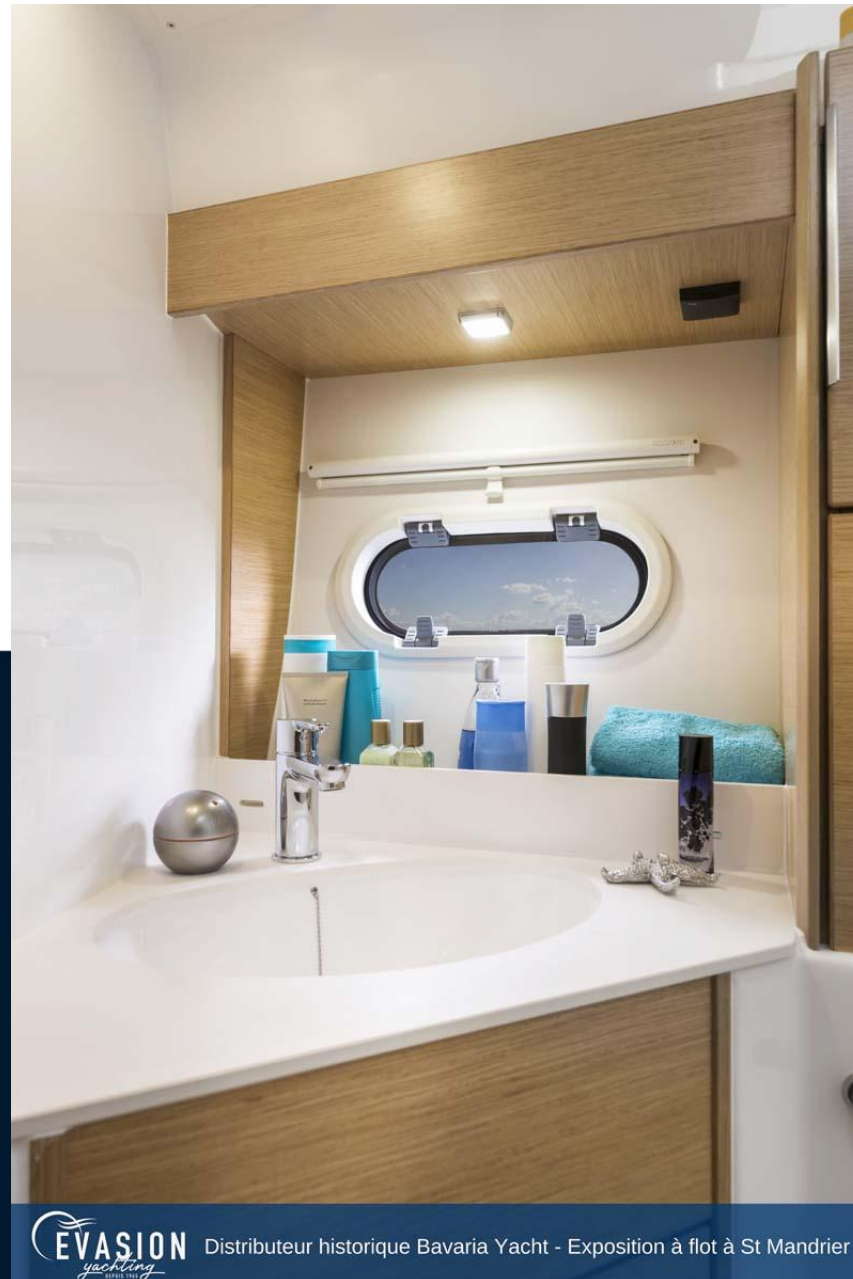

Distributeur historique Bavaria Yacht - Exposition à flot à St Mandrier