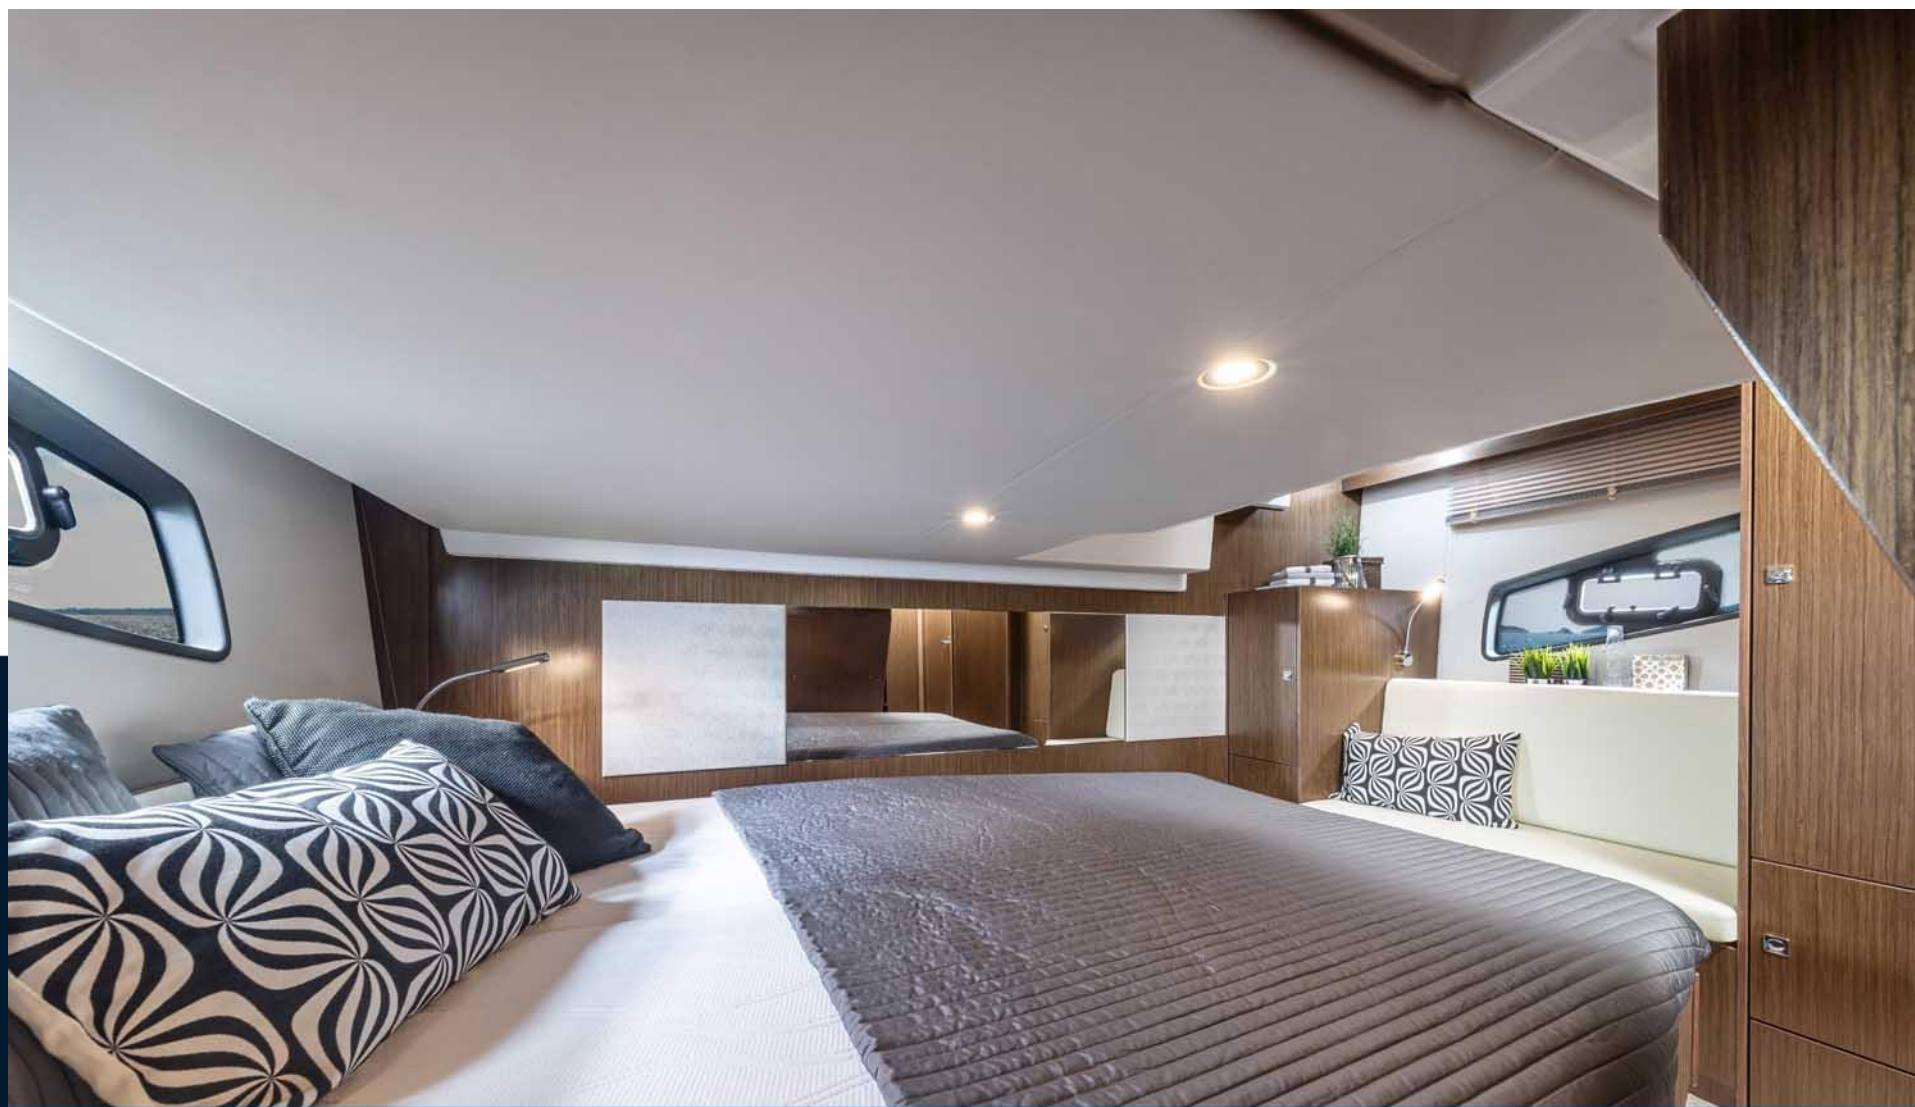

Distributeur historique Bavaria Yacht - Exposition à flot à St Mandrier