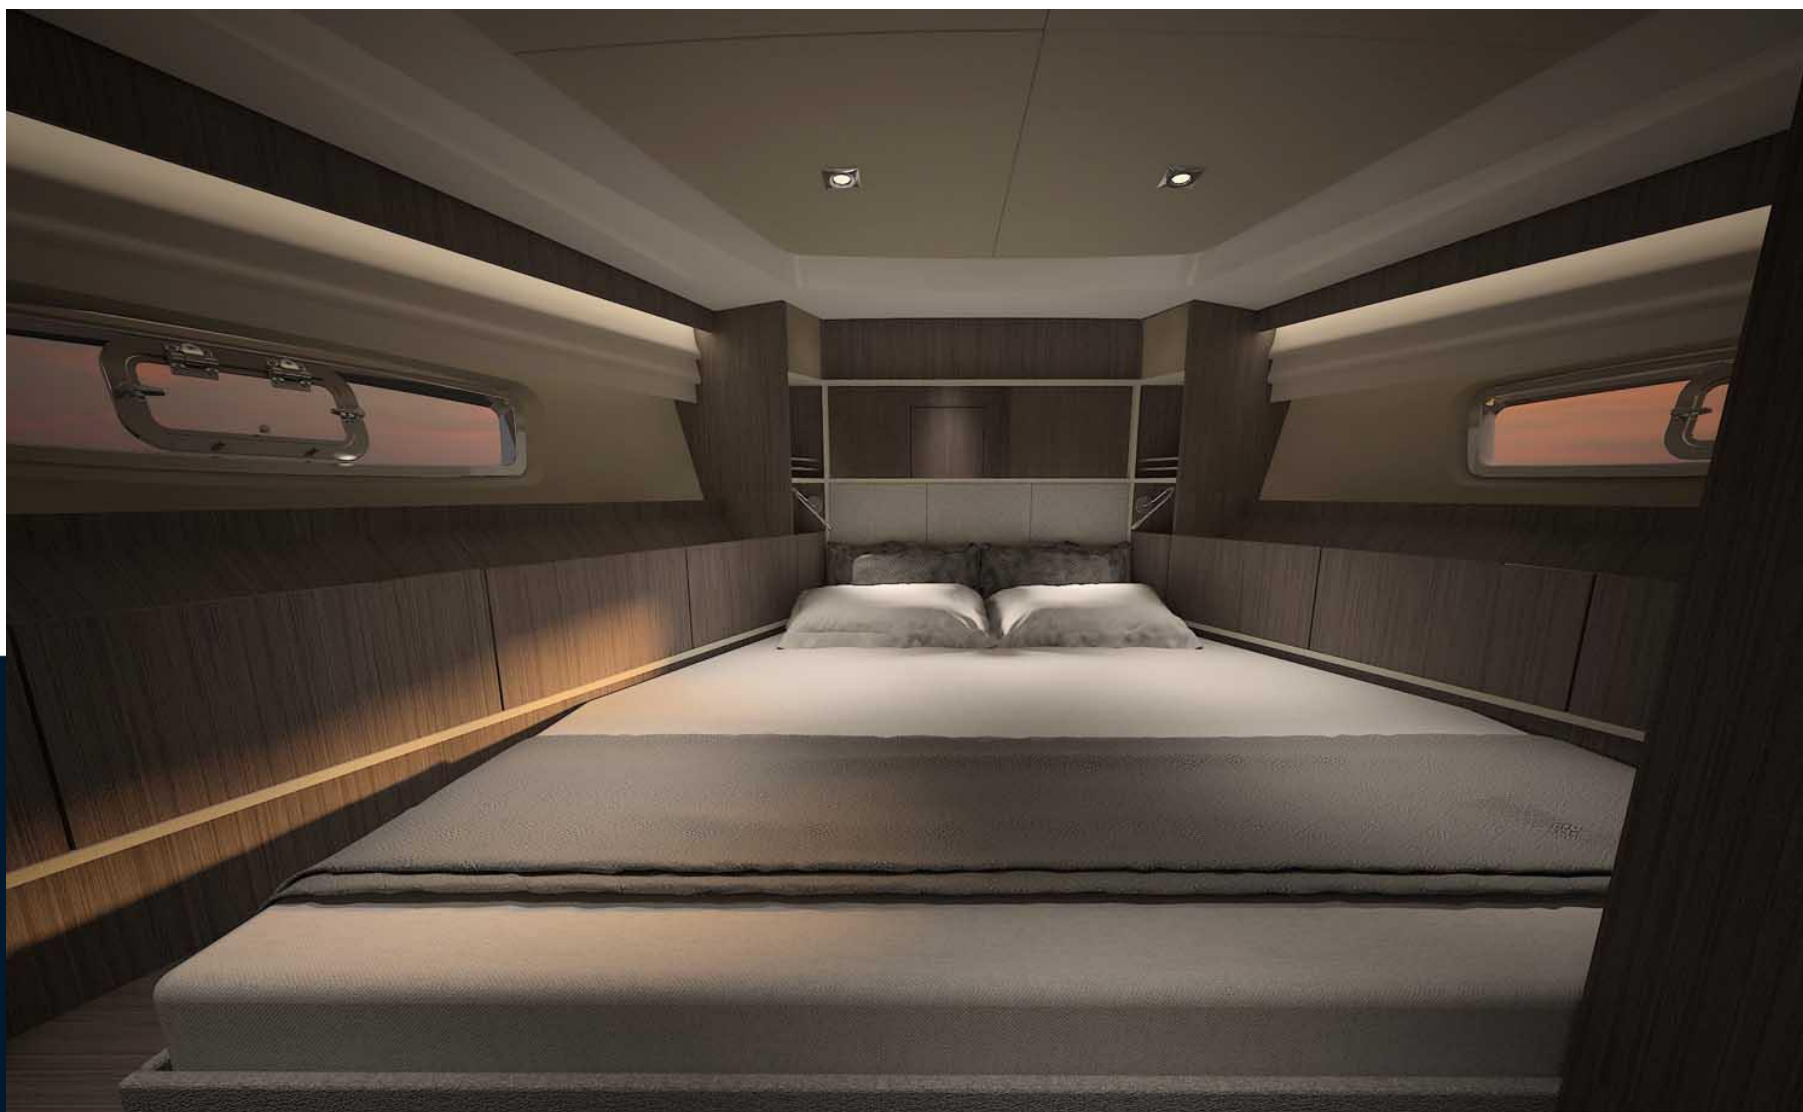

Distributeur historique Bavaria Yacht - Exposition à flot à St Mandrier