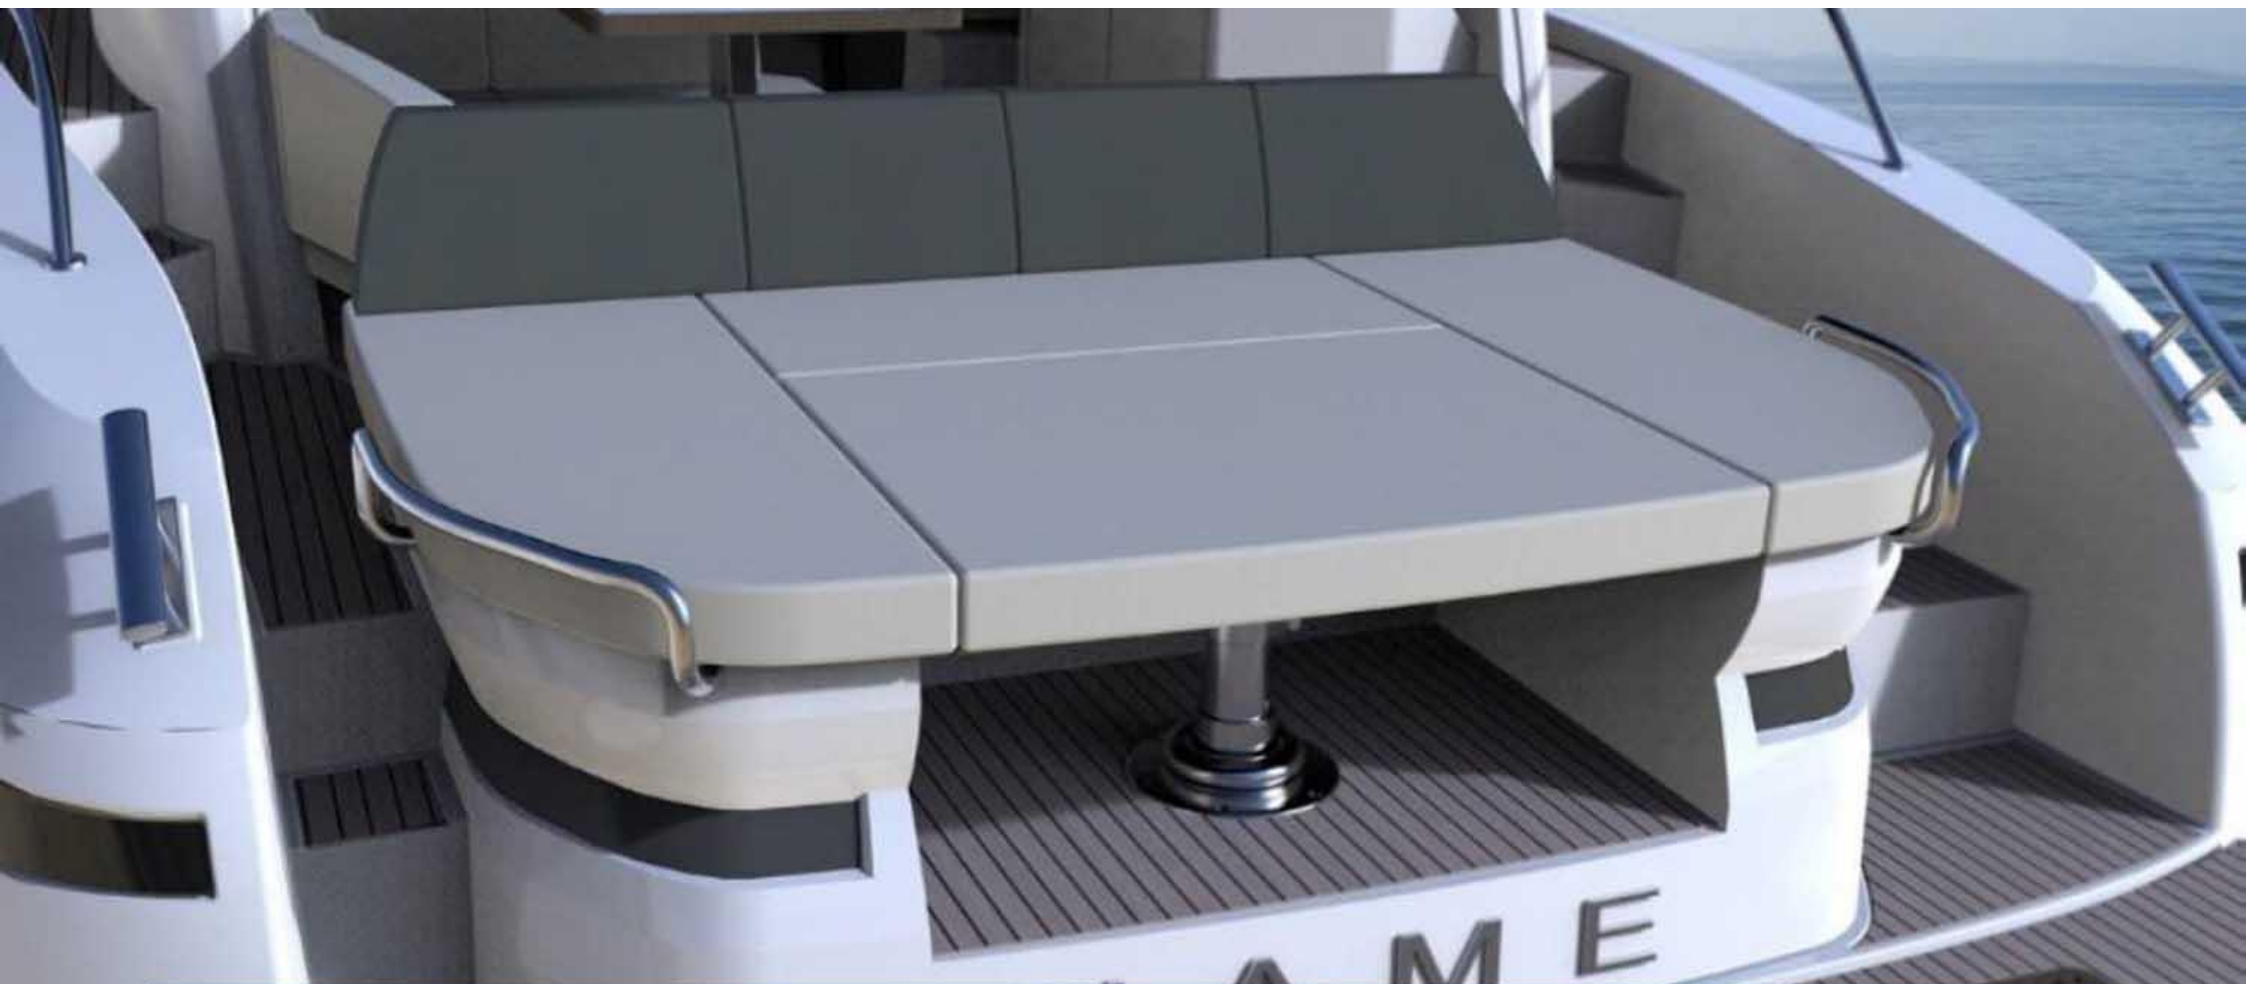

Distributeur historique Bavaria Yacht - Exposition à flot à St Mandrier