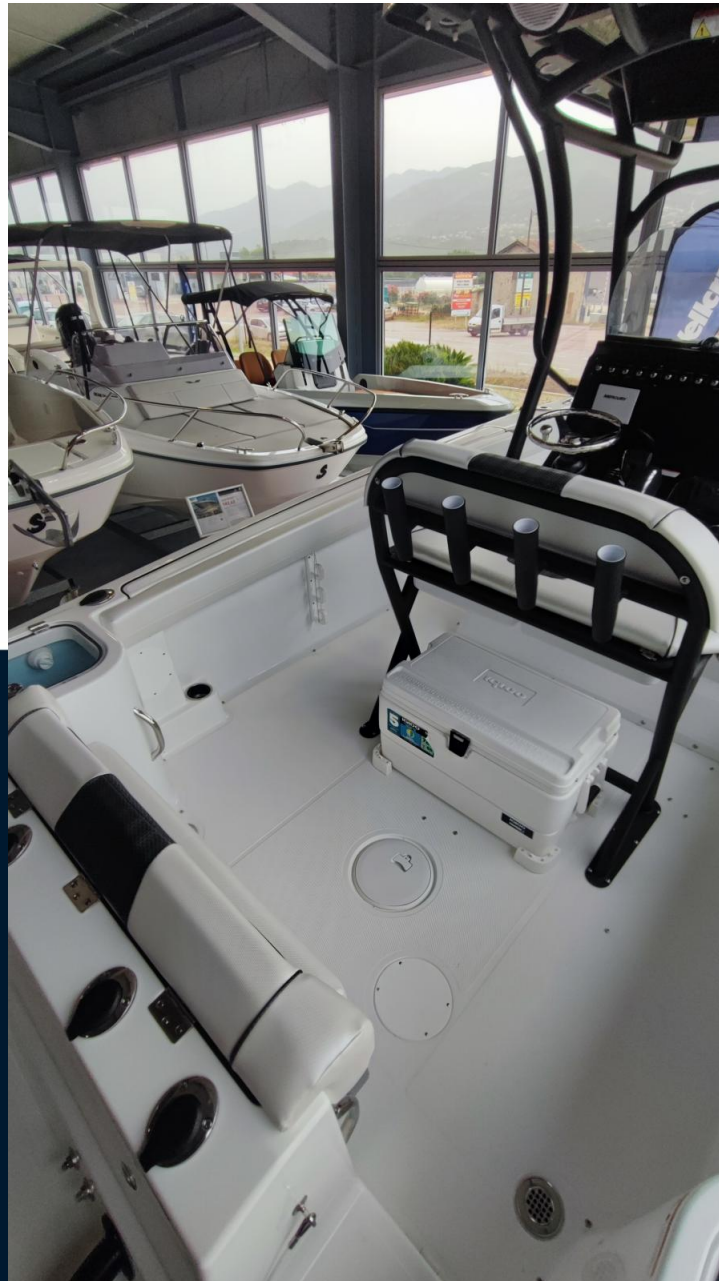

SALE NEW

wellcraft 242 fisherman

144 900 € All Tax Included

Specifications

YEAR

2023

LENGTH

7.40

HORSE POWER

1 X 350 CV

General

TYPE	BRAND	MODEL	GUESTS CRUISING
motor boat	wellcraft	242 fisherman	10
CURRENT LOCATION	Ajaccio, corse		

Dimensions / Performance

WEIGHT (T)
9999.99

Building / facilities

HULL MATERIAL	HULL COLOR
Fiberglass	white

Engine room

ENGINE	NUMBER OF ENGINES HORSE POWER (CV)	FUEL
Mercury	1 x 350	gasoline

Electricity / air conditioning

ENGINE BATTERY

Navigation equipment

ANCHOR

Deck equipment

WINDLASS

NAVIGATION LIGHTING

DECK SHOWER

Wellcraft