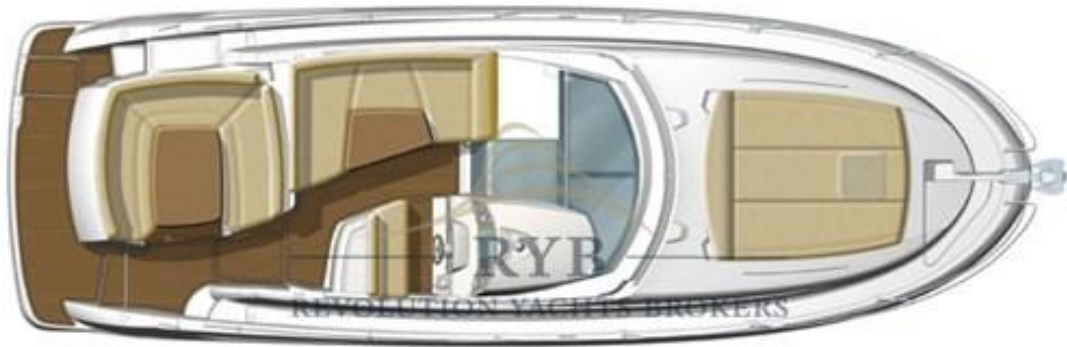

Galley / Laundry / Entertainment

| | | |
|-----------|--------|----|
| MICROWAVE | FRIDGE | TV |
|-----------|--------|----|

Deck equipment

CANOPY

Safety equipment / miscellaneous

BILGE PUMP

Garroni Designers - JEANNEAU Prestige 38 s - octobre 2007