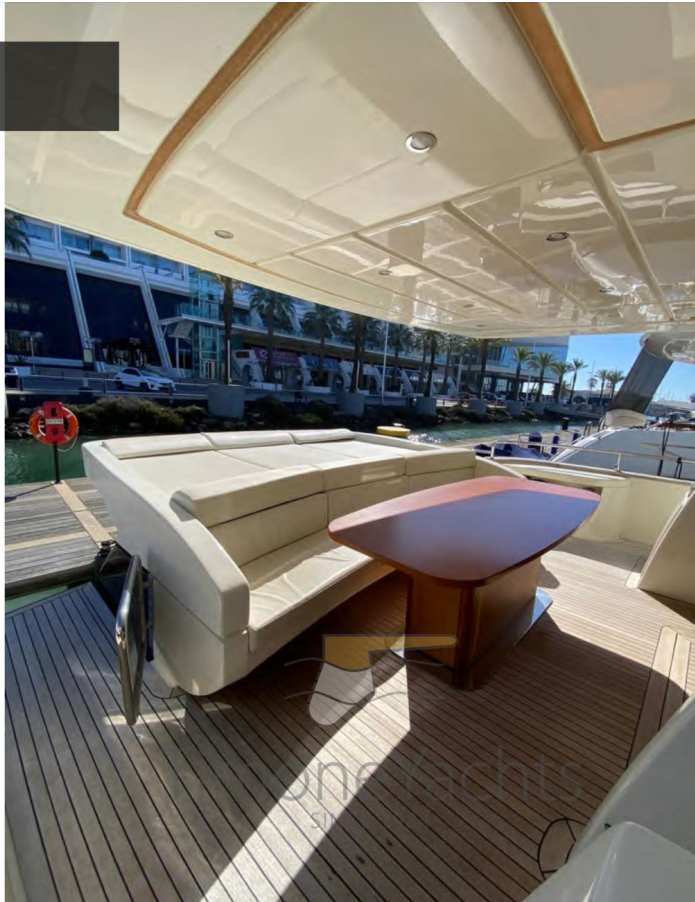

FLY BRIDGE

AFT DECK