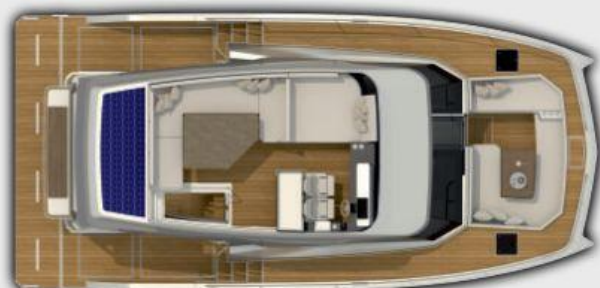

Plans / Layouts

Caractéristiques générales

Main specifications

Longueur hors tout / Overall length
11.80 m

Largeur hors tout (Bau) / Overall width
5.60 m

Tirant d'eau minimum / Minimum draft
0.78 m

Poids lège / Light displacement
8 T

Volume eau douce / Fresh water volume
2 x 200 L

Volume gasoil / diesel tank
2 x 600 L

Motorisation / Engines

In-bord / Inboard
2x195 / 2x320 / 2x370 hp

Aménagements / Arrangement
**2 et 3 cabines / 2 salles de bain
2 & 3 cabins / 2 bathrooms**

Architecture navale et design / Naval architecture and design
Lasta Design Studio