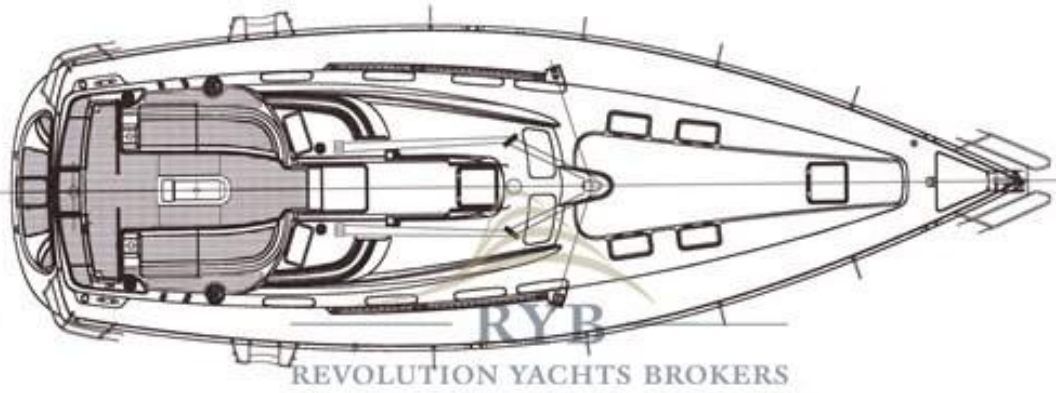

### Sails

---

GENOA SAIL	MAIN SAIL
------------	-----------

BAVARIA 46/3K 2004

J&J DESIGN 04-06-2004