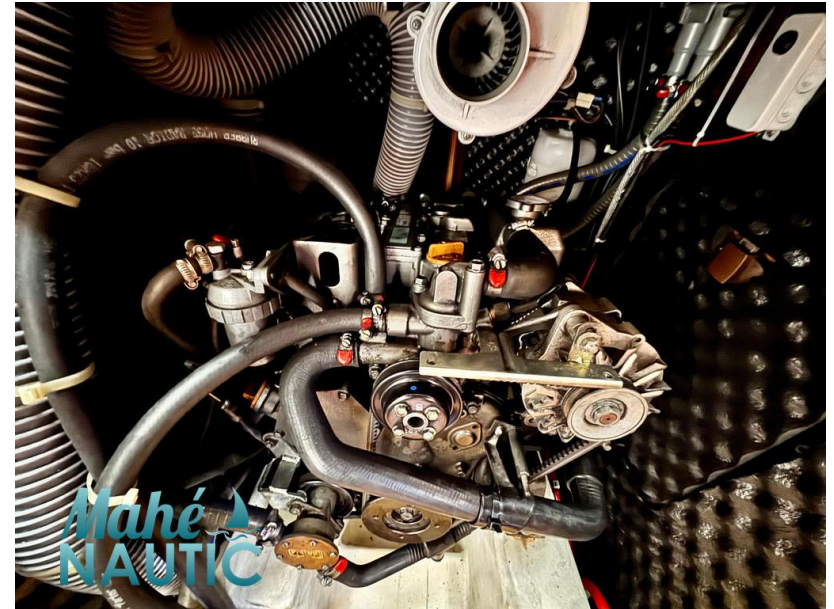

TYPE	BRAND	MODEL	CURRENT LOCATION
Sailboat	beneteau	Oceanis 37	Bretagne

Engine room

ENGINE	NUMBER OF ENGINES HORSE POWER (CV)
YANMAR	0 x 30

Mahé
NAUTIC

Mahé
NAUTIC

Mahé
NAUTIC

Mahé
NAUTIC