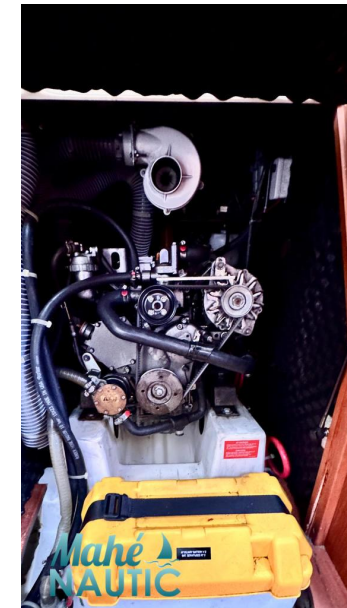

11.13

WIDTH

3.92

ENGINE MANUFACTURER

YANMAR

HORSE POWER

0 X 30 CV

General

TYPE	BRAND	MODEL	CURRENT LOCATION
Sailboat	beneteau	Oceanis 37	Bretagne

Engine room

ENGINE	NUMBER OF ENGINES HORSE POWER (CV)
YANMAR	0 x 30

Mahé
NAUTIC

Mahé
NAUTIC

Mahé
NAUTIC

Mahé
NAUTIC