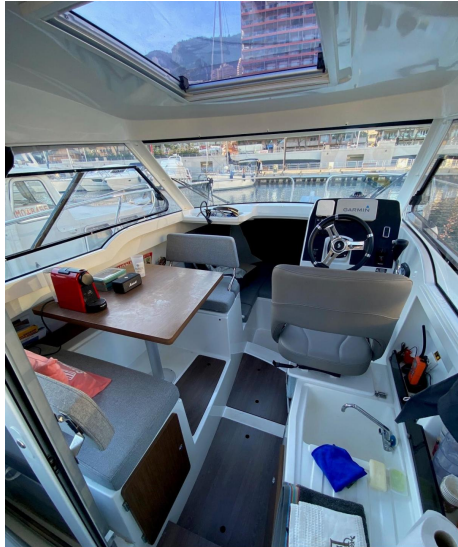

RCMARINE
OCCASIONS