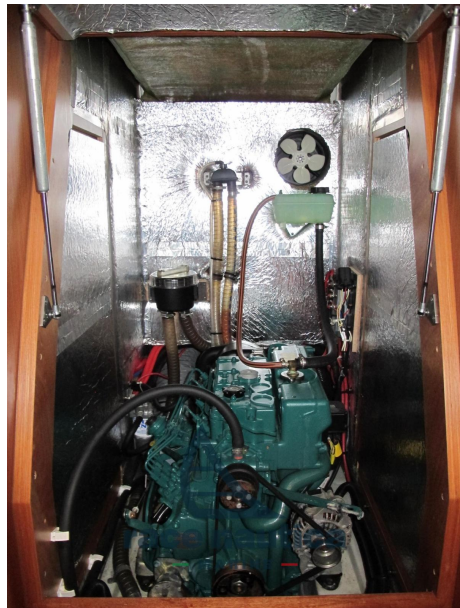

SALE PRE OWNED

bavaria yachts 46 cruiser

210 000 € All Tax Included

Description

Navigation equipment:

Chartplotter (Garmin 2023).

Staging and technical:

Engine Alarm, Anchor (delta 50 mt catena dell 8), Water pressure pump, 5 Batteries (2 servizi da 100 ah,1 motore da 70 ah del 2023,2 per elica di prua), Deck Shower (calda /fredda), Twin Steering, Solar panels (2024), Platform (plancetta di poppa abbattibile elettricamente), Manual Bilge Pump, Side door, Teak Cockpit (anche panche), Shorepower connector, Voltage Rectifier, Electric Windlass (1000watt), Strand rigging, swimming ladder, cockpit table, Living Room Foldable Table, 4 Winch (manuali), Windex.

Domestic Facilities onboard:

Warm Water System, Waste Water Plant, 12V Outlets, 7 220V Outlets (nelle cabine ed in dinette), 3 Black Water Tank, 3 Manual Toilet (con casse acque nere).

Security equipment:

Building / facilities

AMOUNT OF CABINS	BERTHS	BATHROOM(S)
4	10	1

Engine room

ENGINE	NUMBER OF ENGINES HORSE POWER (CV)	ENGINE HOURS	PROPULSION
Volvo Penta 2D 55	1 x 55	1700	3 pale fisse Volvo
FUEL	BOW THRUSTER		
Diesel			

Galley / Laundry / Entertainment

OVEN	FRIDGE
------	--------

Deck equipment

DECK SHOWER	BIMINI	CANOPY
-------------	--------	--------

Safety equipment / miscellaneous

BILGE PUMP

Sails

GENOA SAIL