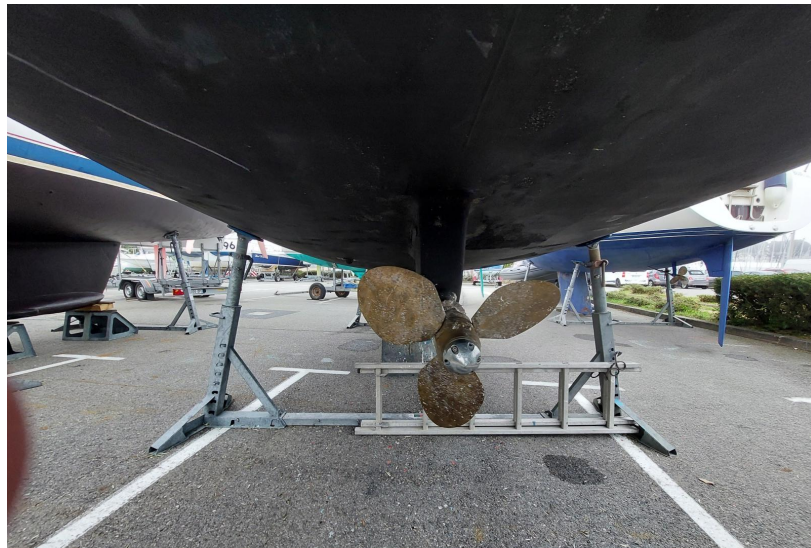

ENGINE MANUFACTURER

**YANMAR**

---

HORSE POWER

**1 X 20 CV**

**General**

---

TYPE	BRAND	MODEL	GUESTS CRUISING
Sailboat	beneteau	Oceanis 31 dl	10
CURRENT LOCATION			
Le crouesty			

**Dimensions / Performance**

---

AIR DRAFT (M)	WEIGHT (T)
14.20	4.85

**Building / facilities**

---

HULL MATERIAL	AMOUNT OF CABINS	BERTHS	BATHROOM(S)
GRP	3	6	1

**Engine room**

---

ENGINE	NUMBER OF ENGINES HORSE POWER (CV)	PROPELLERS
YANMAR	1 x 20	InBoard

**RCMARINE**  
OCCASIONS

**RCMARINE**  
OCCASIONS

**RCMARINE**  
OCCASIONS

**RCMARINE**  
OCCASIONS

**RCMARINE**  
OCCASIONS

**RCMARINE**  
OCCASIONS