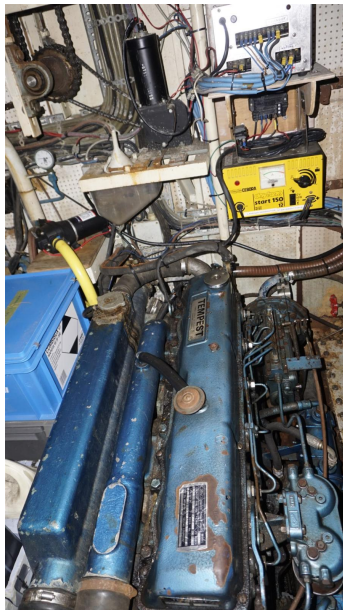

Staging and technical:

Engine Alarm, Bilge Alarm, 2 Anchor, Water pressure pump, Batteries (24 V 610 Ah MASTERVOLT), Battery charger (60 Amp), Deck Shower (h/c), Crane, Auxiliary Engine (3 hp), Gangway, Automatic Bilge Pump, Manual Bilge Pump, Shorepower connector, Water harbor connector system, Electric Windlass, swimming ladder, Outboard Engine Support Bracket, cockpit table, guard rails with gates, Horn, Bow

**3**

ENGINE MANUFACTURER

**Ford 2715E**

HORSE POWER

**1 X 125 CV**

**General**

---

TYPE	BRAND	MODEL	CURRENT LOCATION
Sailboat	van dam	Nordia van dam 45 cutterrigged ketch	Adria

**Dimensions / Performance**

---

WEIGHT (T)	FUEL CAPACITY (L)
22.00	960

**Building / facilities**

---

HULL MATERIAL	DECK MATERIAL	AMOUNT OF CABINS	BERTHS
Steel	TEAK	3	6
BATHROOM(S)			
1			

**Engine room**

---

## Sails

---

GENOA SAIL	MAIN SAIL
------------	-----------