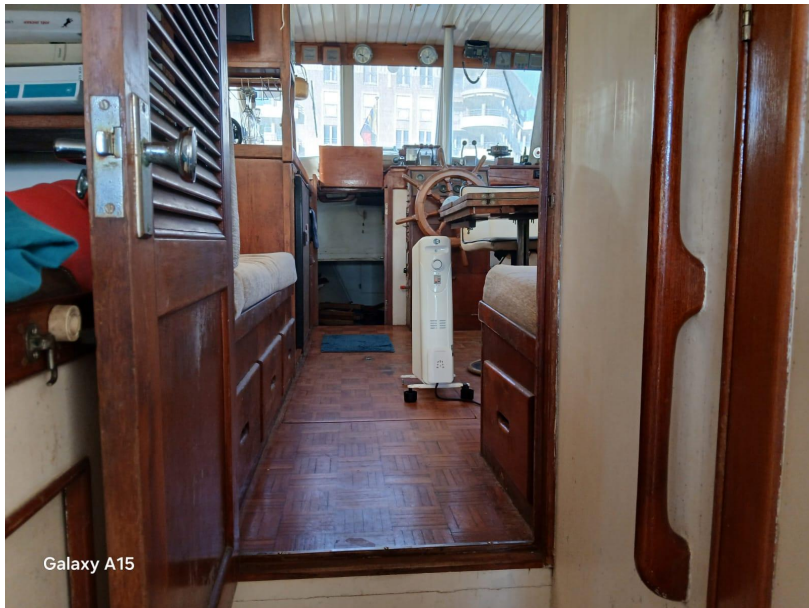

Galaxy A15

Galaxy A15