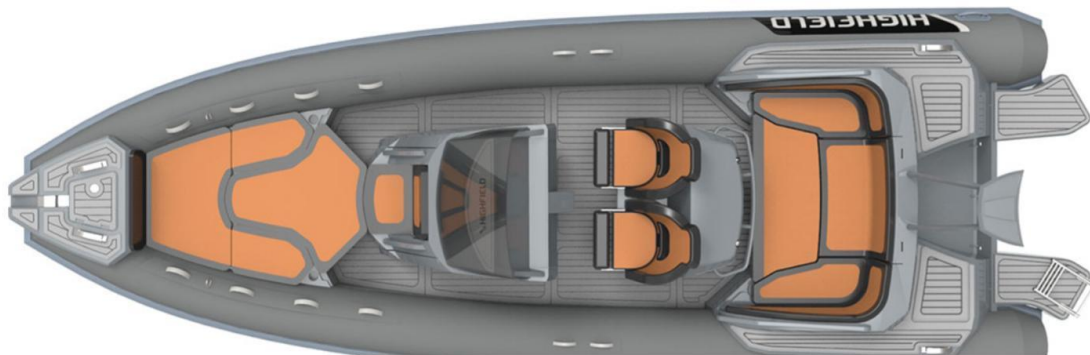

RCMARINE
OCCASIONS