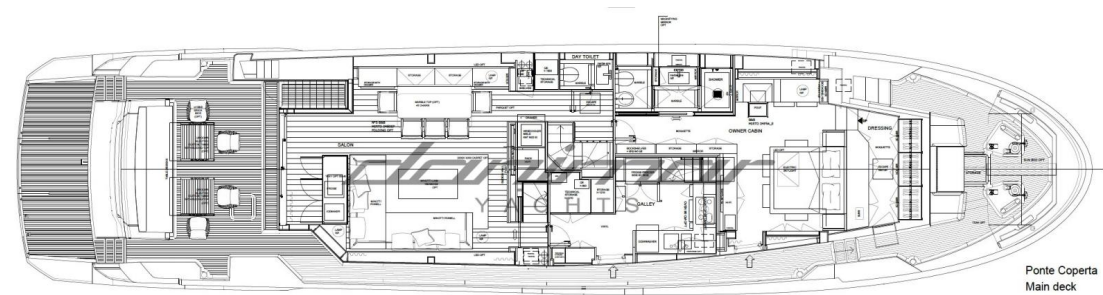

The unit features a 5-cabin layout: a full-beam master cabin on the main deck, 2 VIP cabins and two double guest cabins (one with pullman bed) on the lower deck, all with en-suite bathrooms. Two crew cabins accommodate four members, ensuring comfort and excellent service. The interiors are enriched with oak parquet, adding a touch of elegance and warmth.

Electricity / air conditioning

GENERATOR

Navigation equipment

FLYBRIDGE

Deck equipment

DECK SHOWER

Ponte Cabine
Lower deck