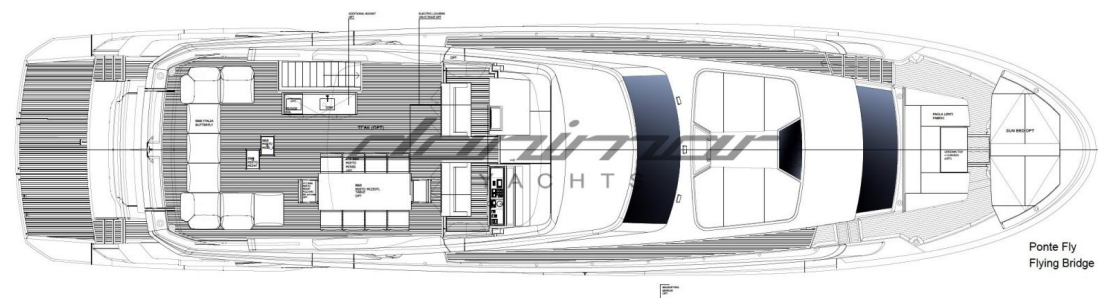

The unit features a 5-cabin layout: a full-beam master cabin on the main deck, 2 VIP cabins and two double guest cabins (one with pullman bed) on the lower deck, all with en-suite bathrooms. Two crew cabins accommodate four members, ensuring comfort and excellent service. The interiors are enriched with oak parquet, adding a touch of elegance and warmth.

The spacious flybridge includes a sunbathing area, a dining space and an equipped bar. The aft beach offers direct access to the sea and a large garage for the tender. Advanced navigation and entertainment systems ensure a safe and comfortable boating experience.

Electricity / air conditioning

GENERATOR

Navigation equipment

FLYBRIDGE

Deck equipment

DECK SHOWER

Ponte Cabine
Lower deck