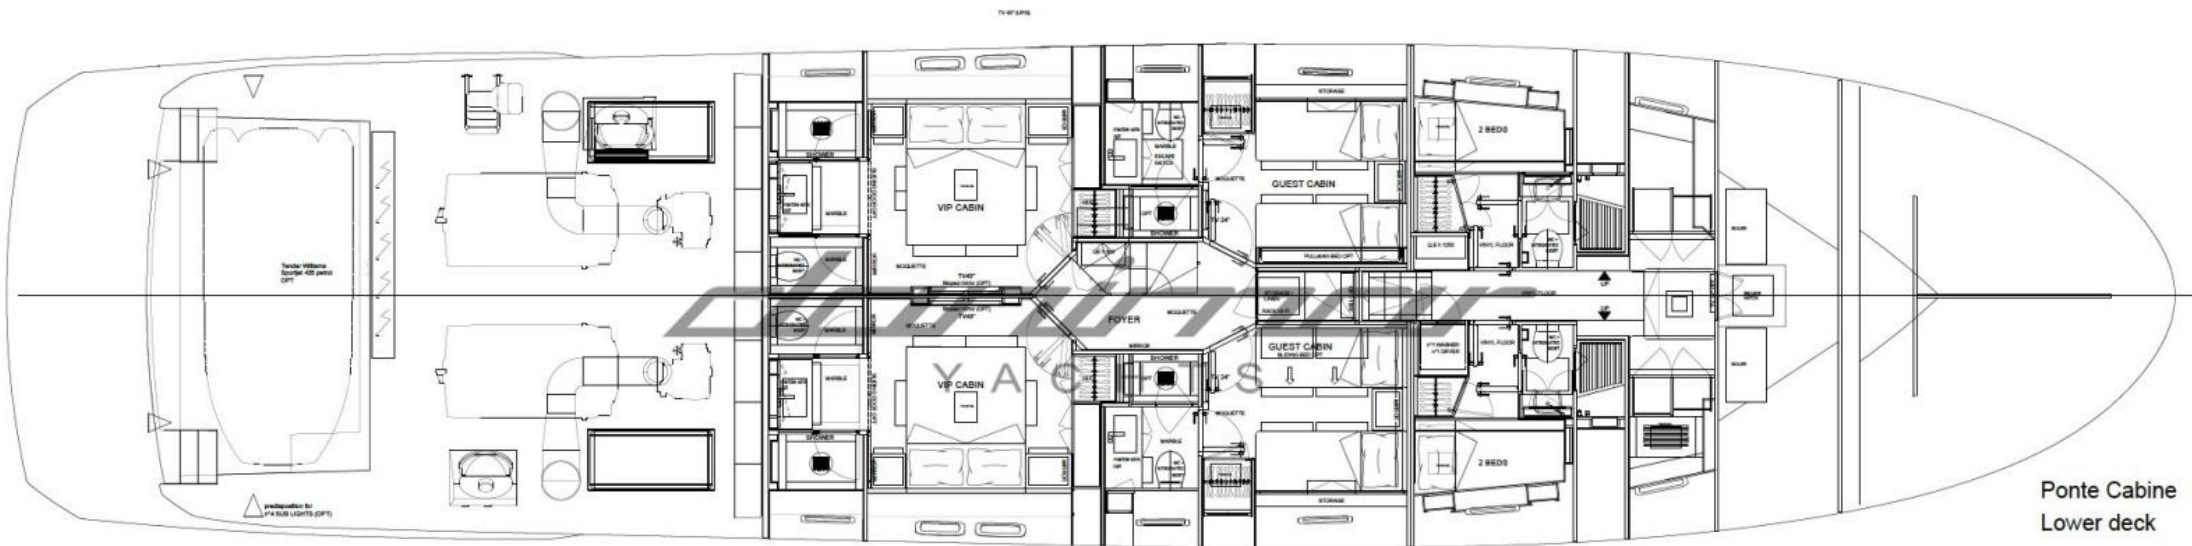

The unit features a 5-cabin layout: a full-beam master cabin on the main deck, 2 VIP cabins and two double guest cabins (one with pullman bed) on the lower deck, all with en-suite bathrooms. Two crew cabins accommodate four members, ensuring comfort and excellent service. The interiors are enriched with oak parquet, adding a touch of elegance and warmth.

Dimensions / Performance

WEIGHT (T)	FUEL CAPACITY (L)	CRUISING SPEED (ND)	TOP SPEED (ND)
110.00	10350	24	28

Building / facilities

AMOUNT OF CABINS	BERTHS	BATHROOM(S)
5	10	1

Engine room

ENGINE	NUMBER OF ENGINES HORSE POWER (CV)
MTU 16V 2000M86	2 x 2216

Electricity / air conditioning

GENERATOR

Navigation equipment

FLYBRIDGE

Deck equipment

DECK SHOWER

Ponte Cabine
Lower deck