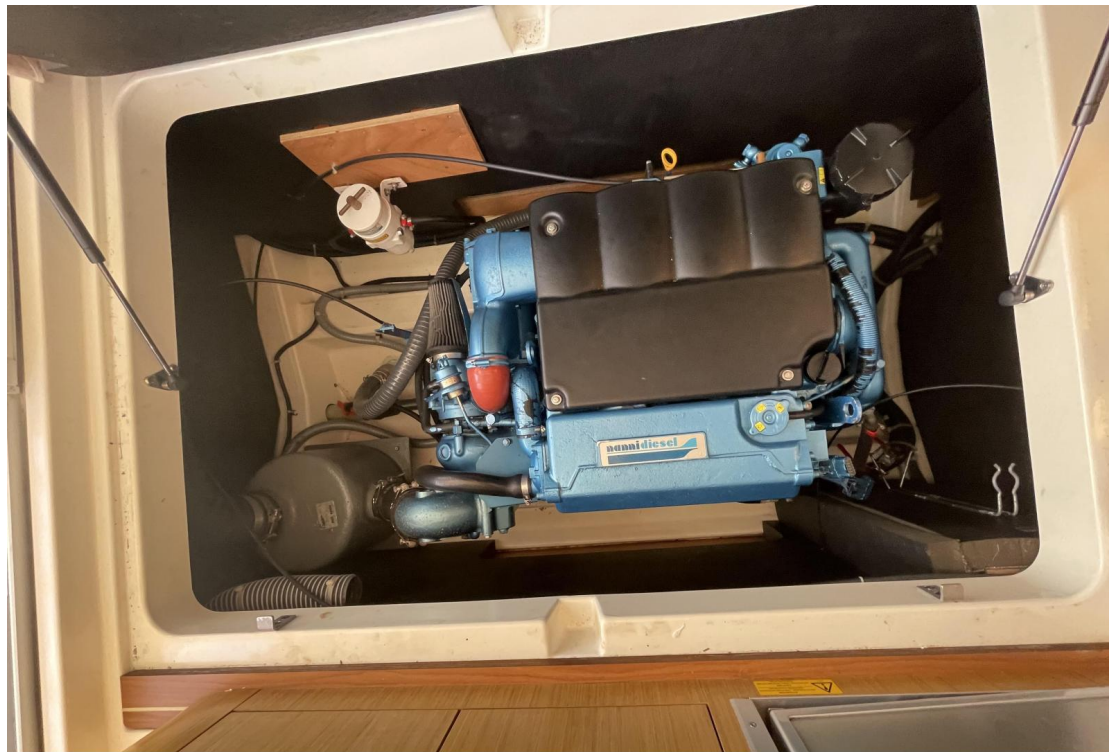

RCMARINE
OCCASIONS