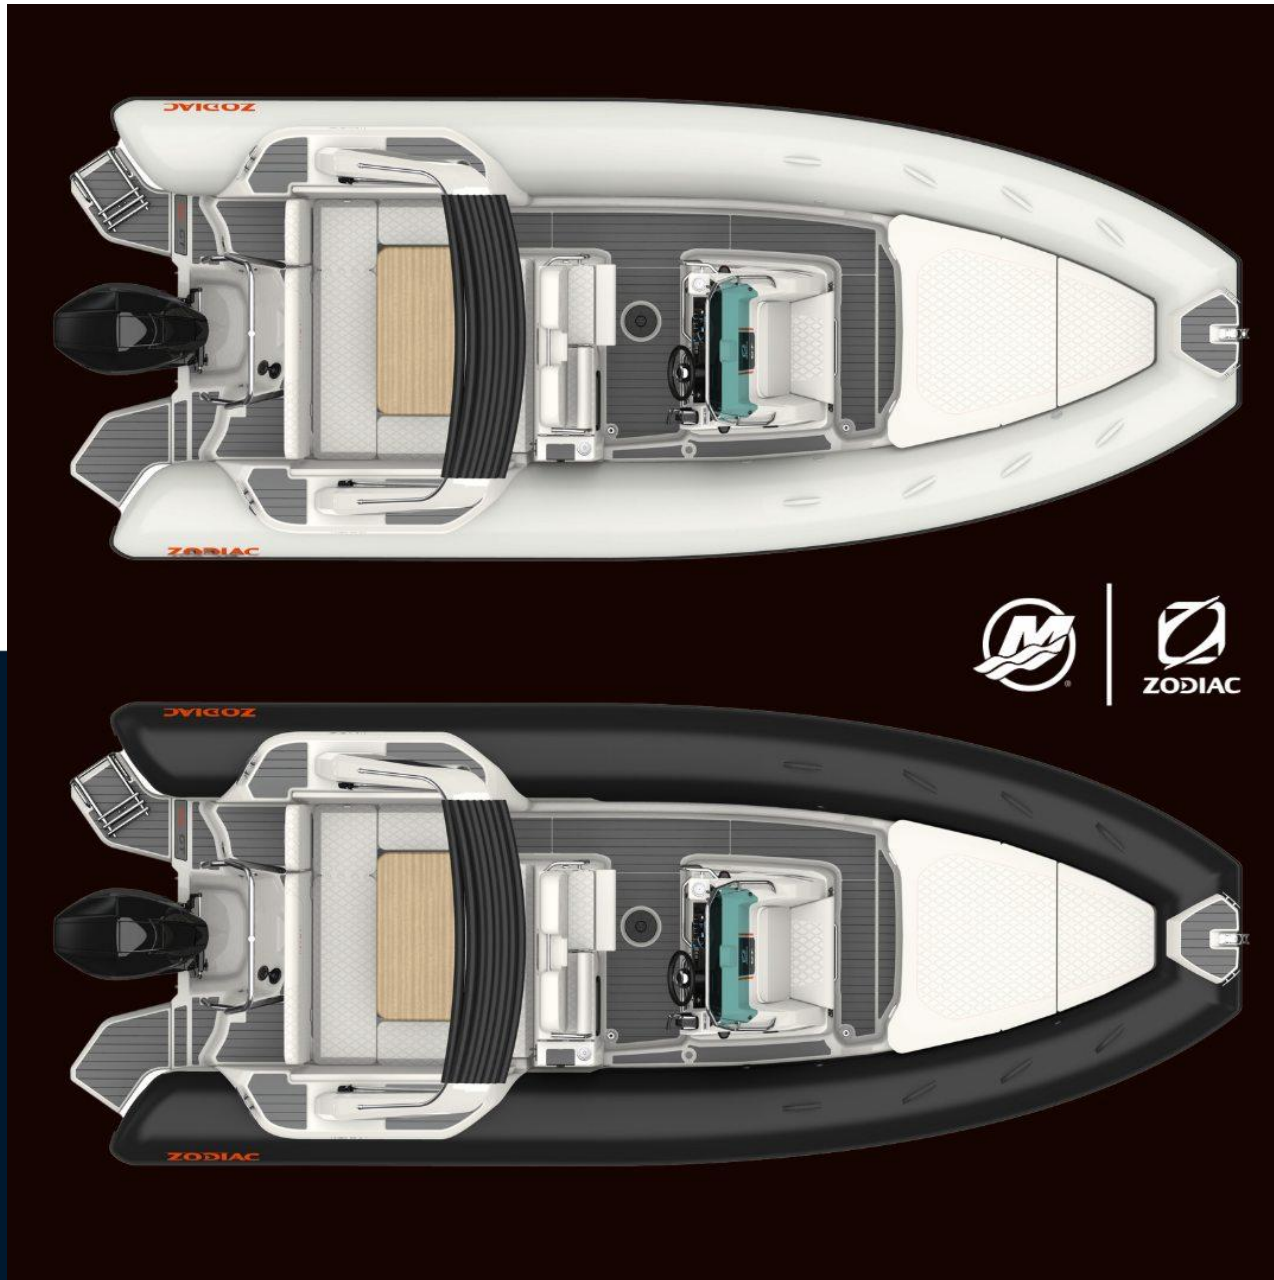

## Specifications

YEAR

2023

LENGTH

7.34

WIDTH

2.90

GUESTS CRUISING

16

ENGINE MANUFACTURER

MERCURY

HORSE POWER

1 X 225 CV

**General**

---

TYPE	BRAND	MODEL	GUESTS CRUISING
motor boat	zodiac	Medline 7.5	16

**Dimensions / Performance**

---

WEIGHT (T)  
1150.00

**Building / facilities**

---

HULL MATERIAL	HULL COLOR	DECK MATERIAL
POLYESTER	white	POLYESTER

**Engine room**

---

ENGINE	NUMBER OF ENGINES HORSE POWER (CV)	PROPULSION	PROPELLERS
MERCURY	1 x 225	INOX	Hors-Bord
FUEL			
gasoline			