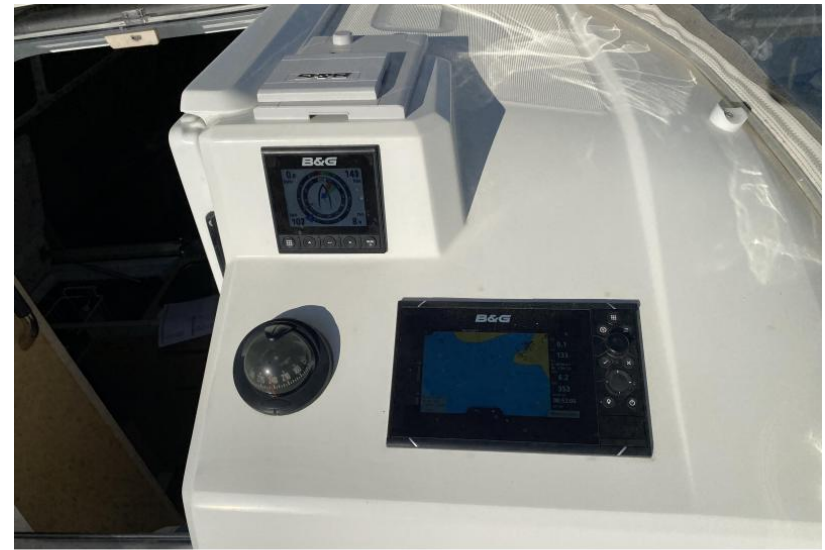

RCMARINE
OCCASIONS