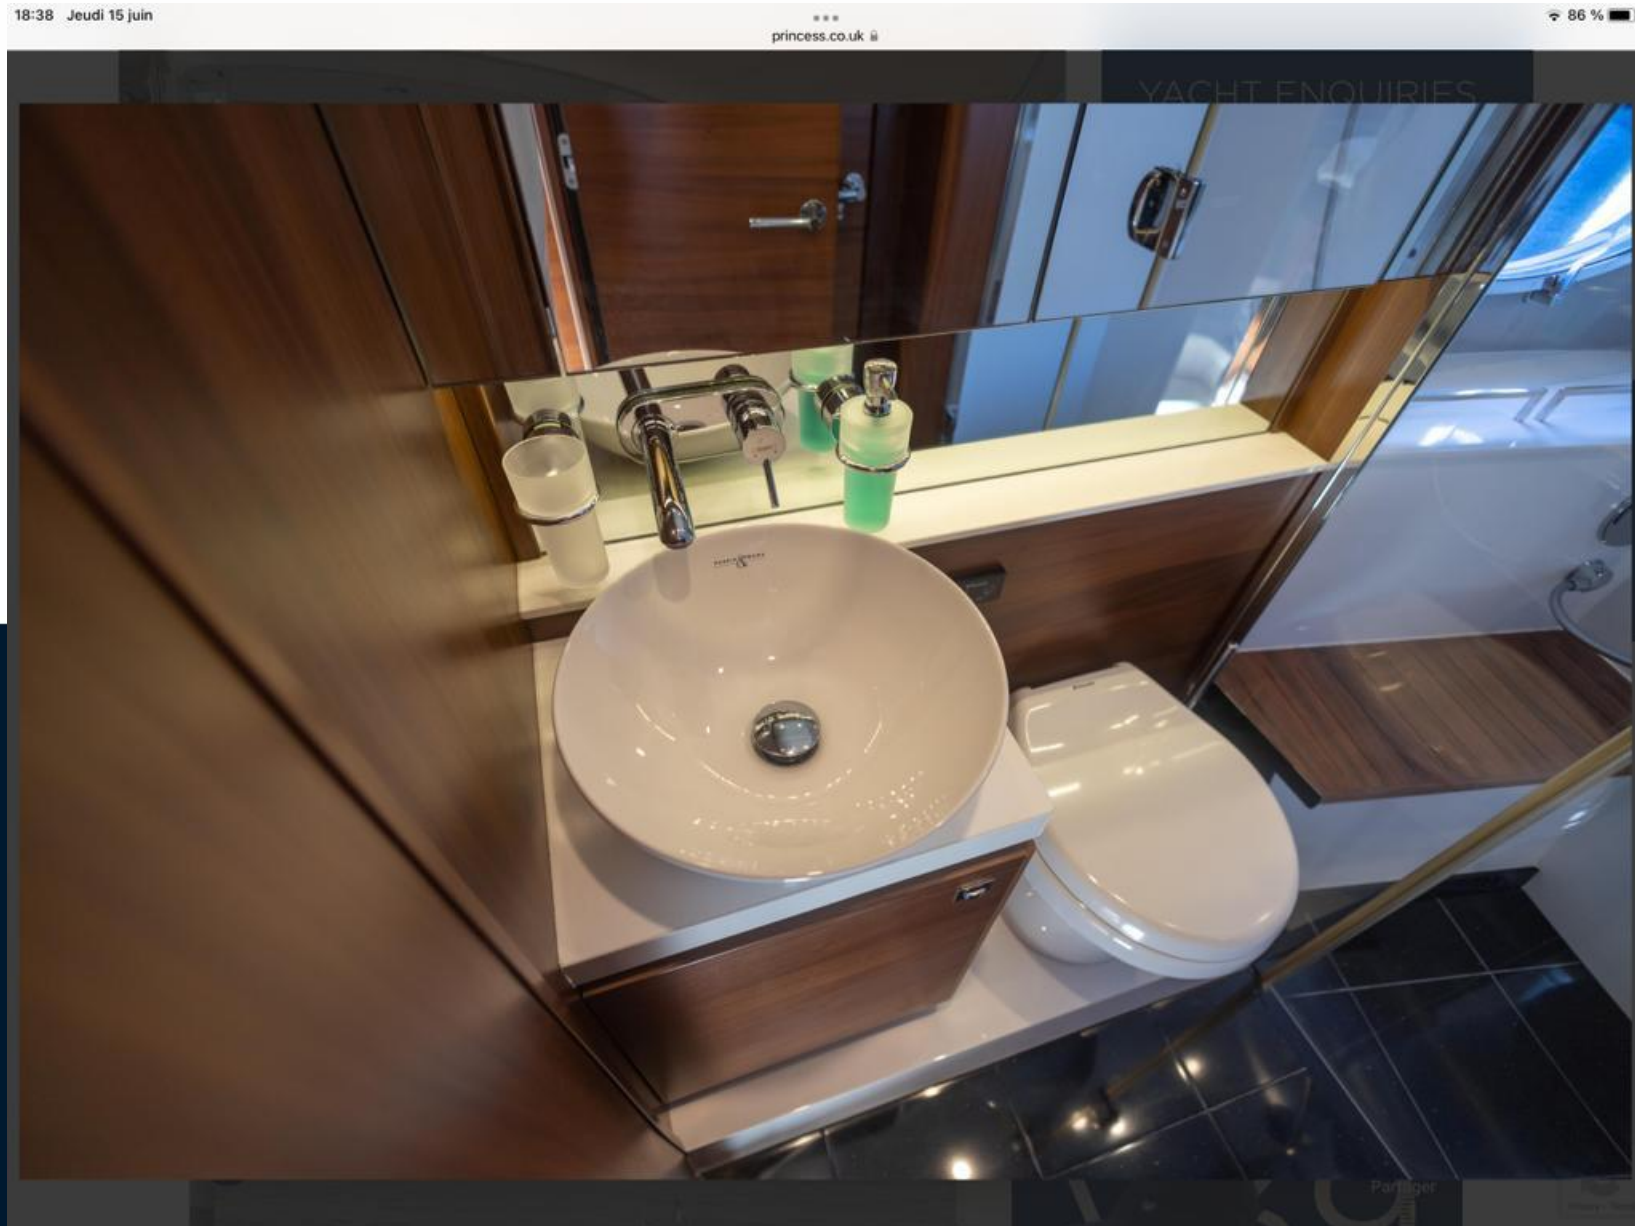

---

AMOUNT OF CABINS	BERTHS	BATHROOM(S)
2	4	1

**Engine room**

---

ENGINE	NUMBER OF ENGINES HORSE POWER (CV)	ENGINE HOURS	FUEL
VOLVO	2 x 330	450	Diesel

ONA YACHTS

**PRINCESS V39**

**399.000€**