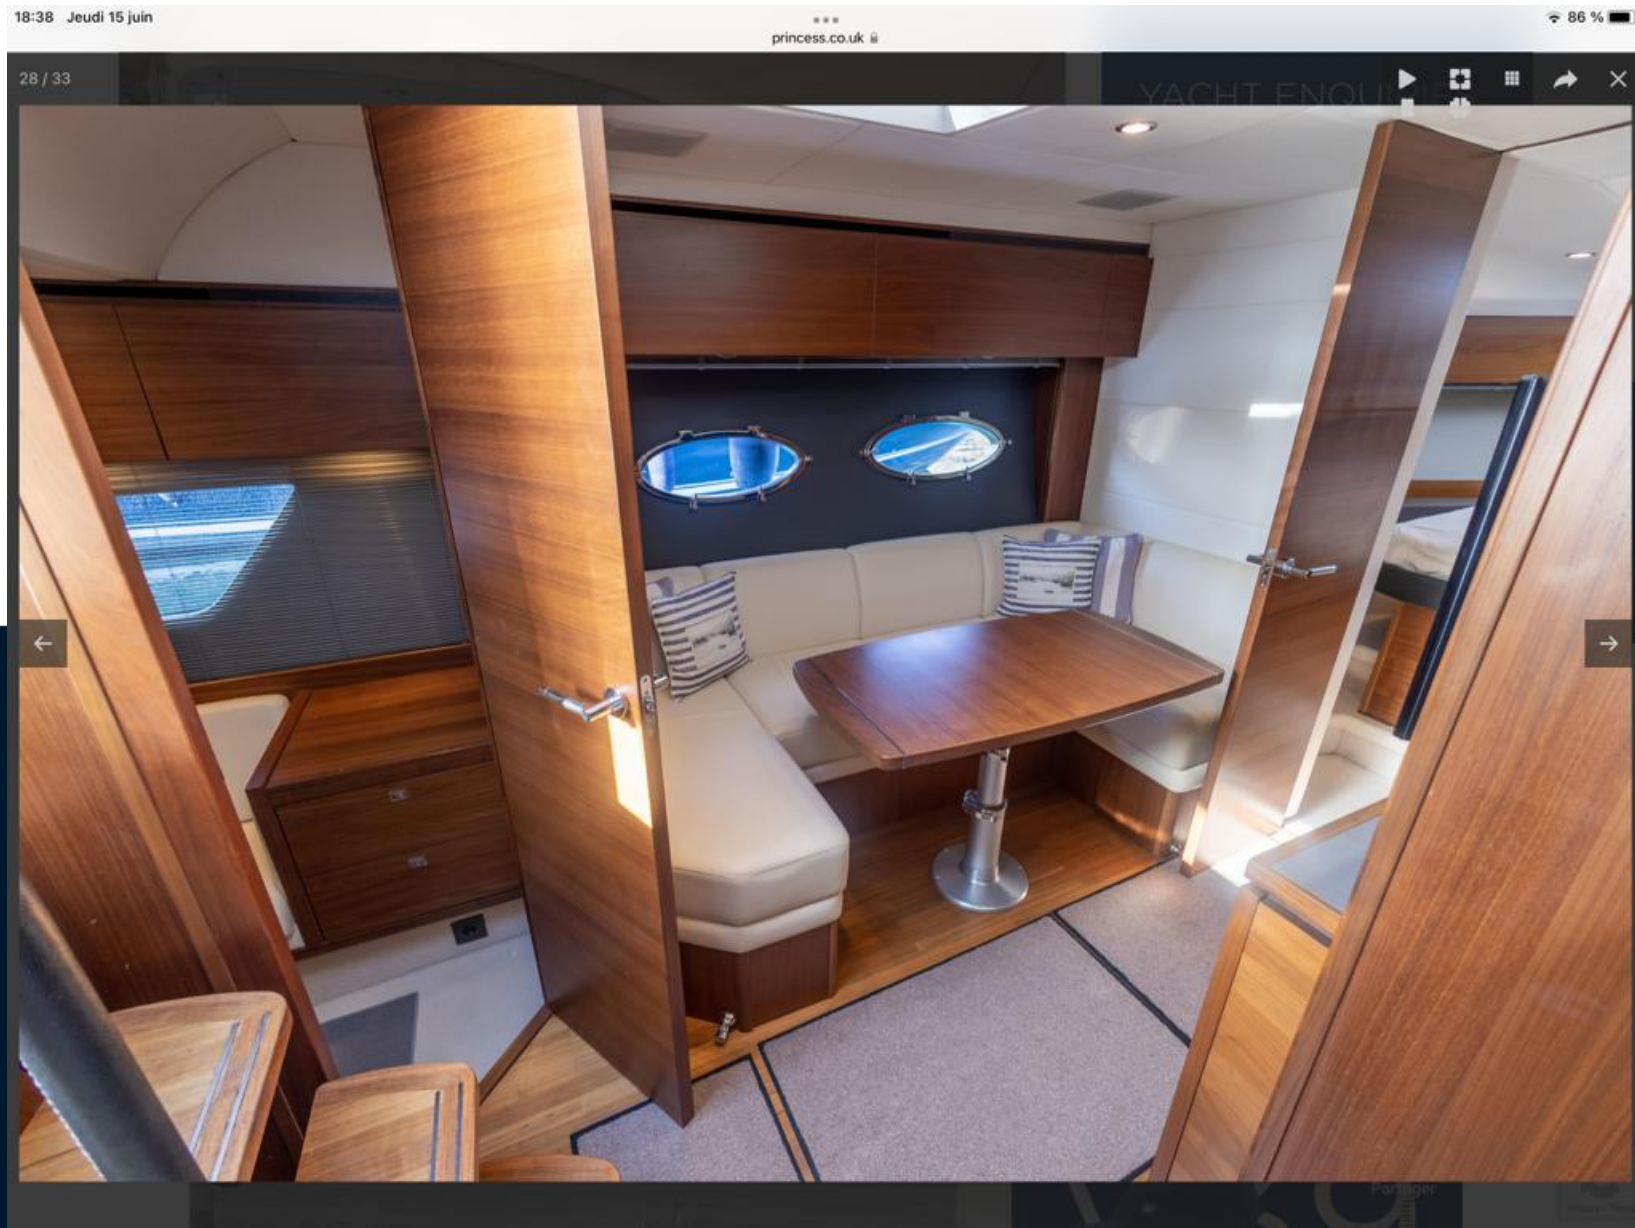

---

AMOUNT OF CABINS	BERTHS	BATHROOM(S)
2	4	1

**Engine room**

---

ENGINE	NUMBER OF ENGINES HORSE POWER (CV)	ENGINE HOURS	FUEL
VOLVO	2 x 330	450	Diesel

ONA YACHTS

**PRINCESS V39**

**399.000€**