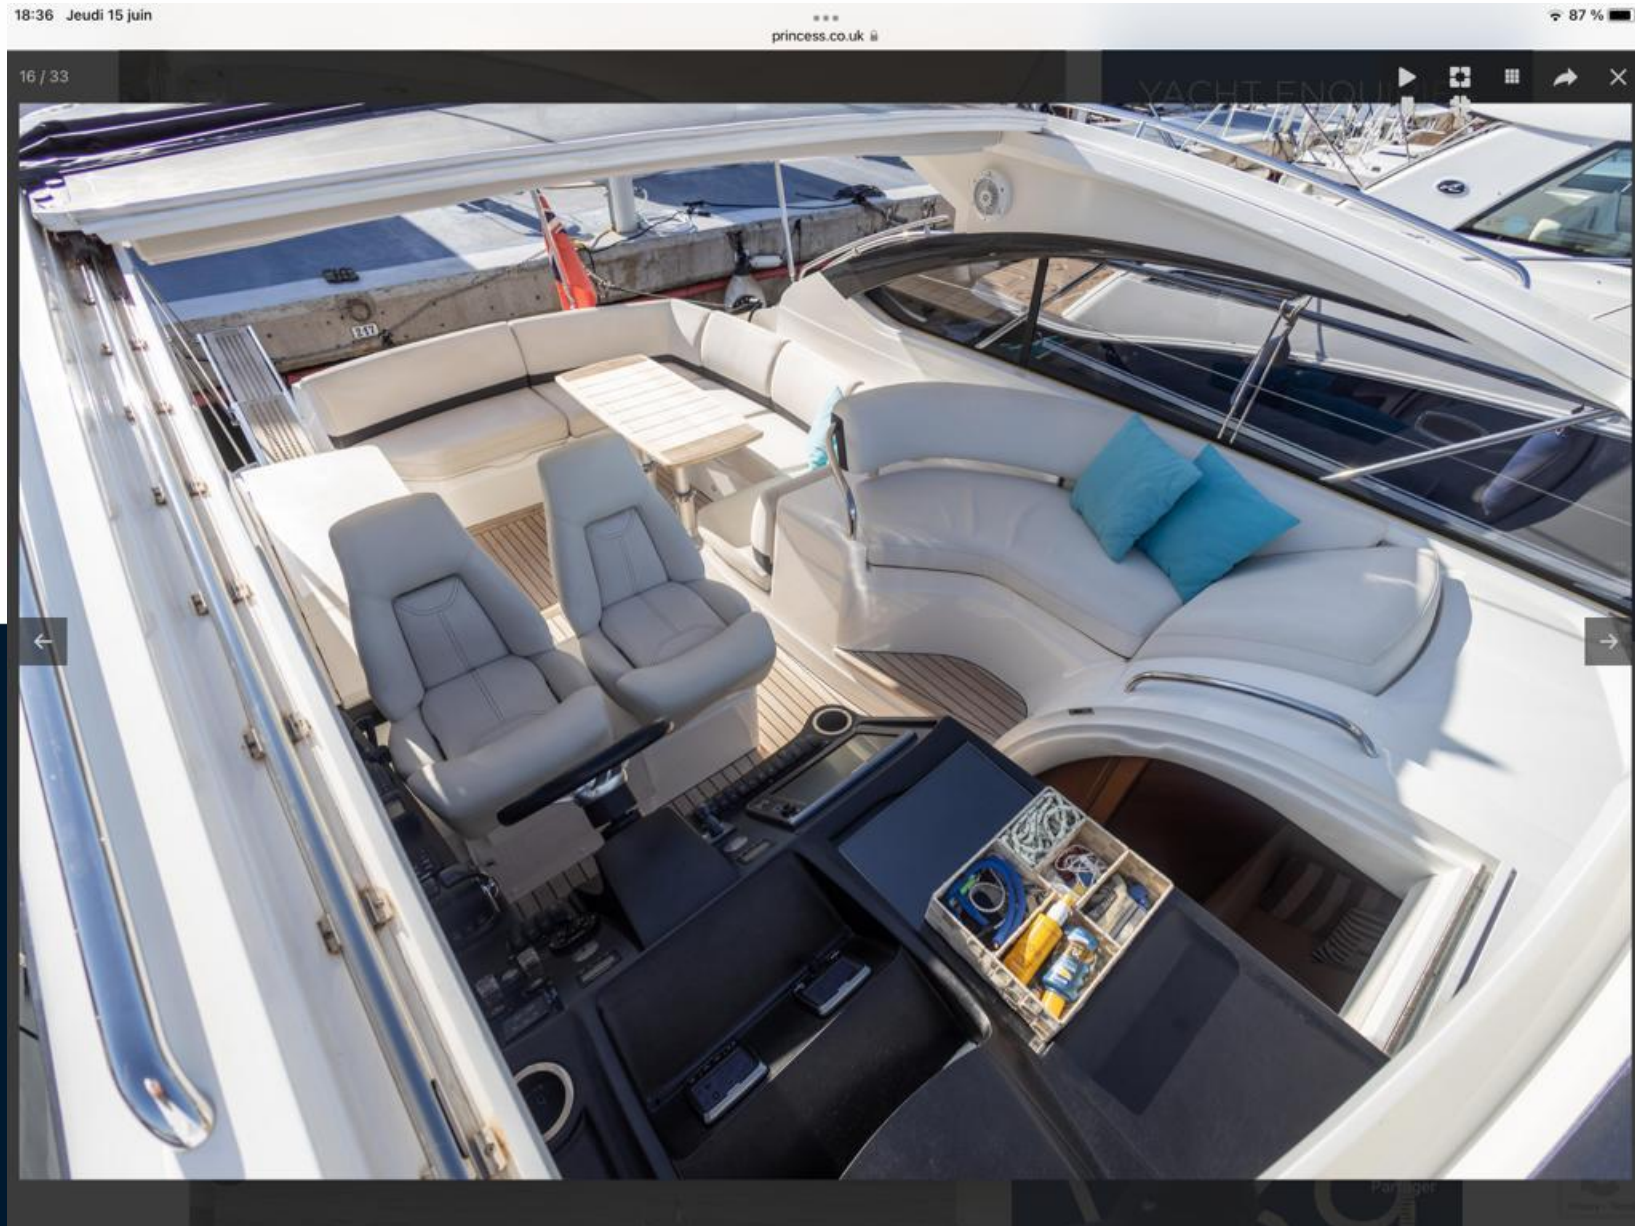

---

AMOUNT OF CABINS	BERTHS	BATHROOM(S)
2	4	1

**Engine room**

---

ENGINE	NUMBER OF ENGINES HORSE POWER (CV)	ENGINE HOURS	FUEL
VOLVO	2 x 330	450	Diesel

ONA YACHTS

**PRINCESS V39**

**399.000€**