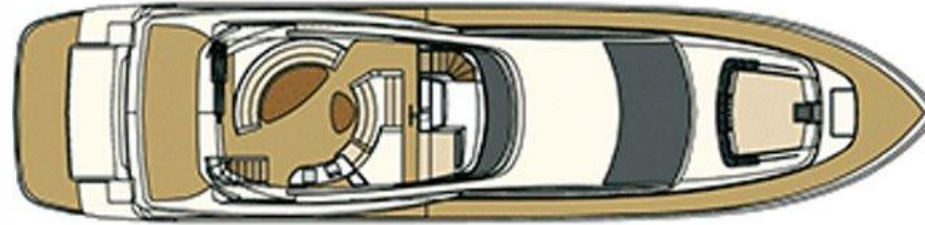

Safety equipment / miscellaneous

Tender Zodiac YL 380 + Yamaha 40 CV

Boat equipment description

Bow thruster Hydraulic American
Trim tabs
Anchor 2 x 80 kg + chaines (100 m + 75 m) diam. 12
Electric Windlass LOFRAN 24V/2500W
Safety equipment
Life Raft
Stabilizers - ARG Gyroscopic
Crane - BESENZONI
Ice maker + Fridge - ISOTHERM 42 L