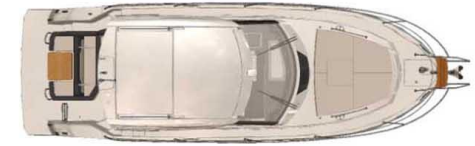

WIDTH

3.46

DRAFT

0.86

GUESTS CRUISING

8

CABINS

2

Layout salon and cabin

BAVARIA YACHTS **EVASION** Distributeur historique Bavaria Yacht - Exposition à flot à St Mandrier

Exterior side view

Exterior top view

Cockpit top view

Layout salon and cabin