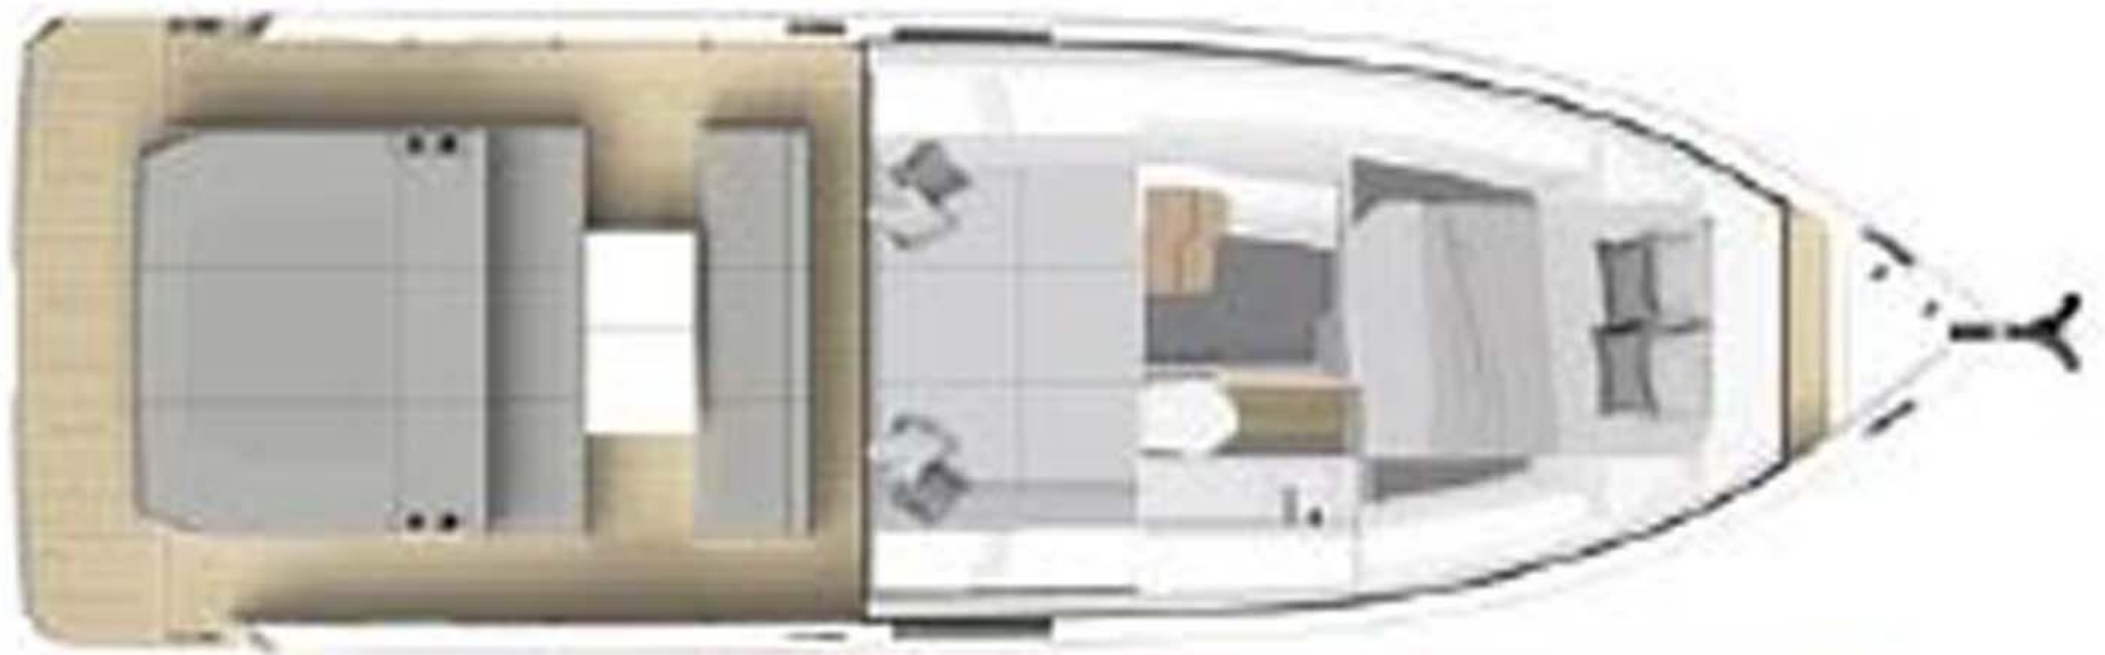

Importateur Méditerranée / Atlantique De Antonio Yacht

EVASION Importateur Méditerranée / Atlantique De Antonio Yacht