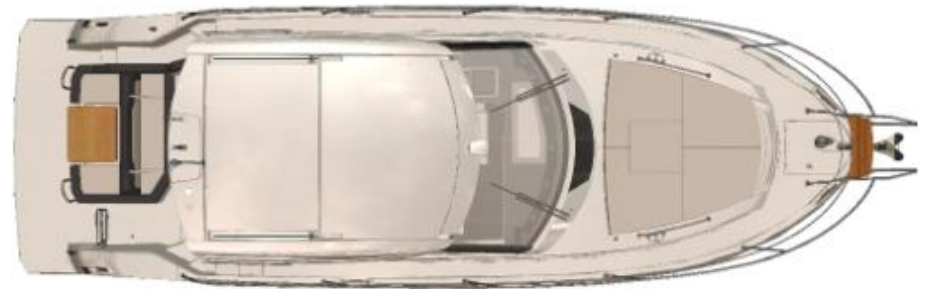

WIDTH

3.46

DRAFT

0.70

GUESTS CRUISING

8

CABINS

2

Exterior top view

Cockpit top view

Layout salon and cabin