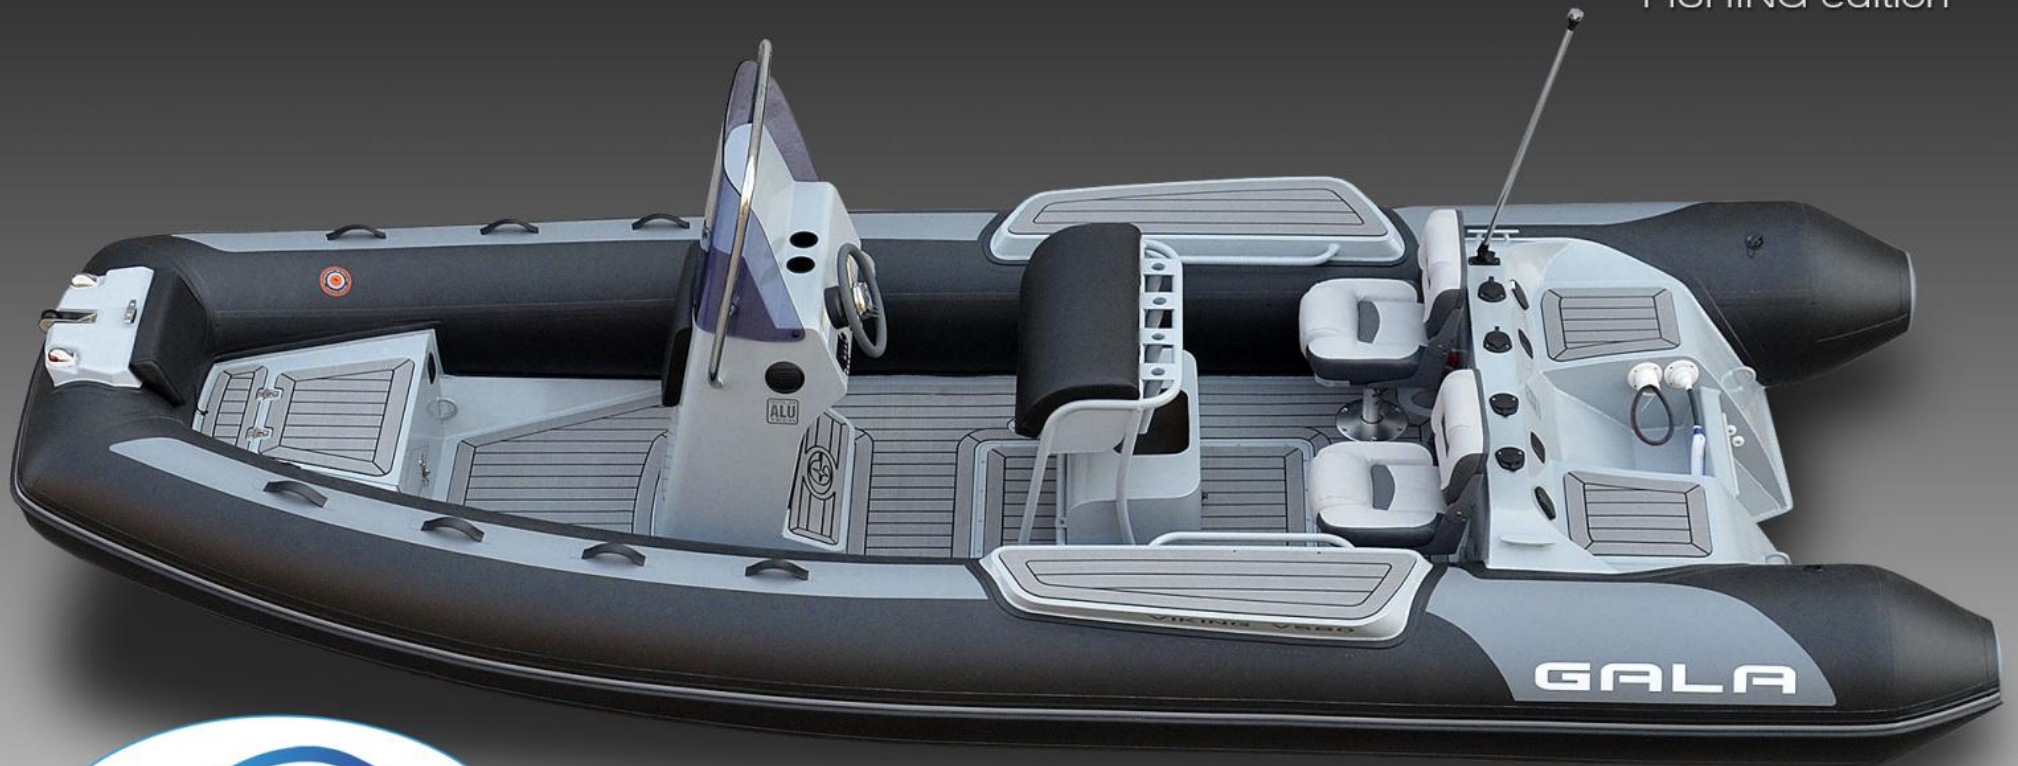

# VIKING V580F

19' Aluminium hull RIB  
FISHING edition

SALE NEW

**gala boats V580f**

04 66 77 69 32

**38 900 € All Tax Included**

## Specifications

---

YEAR

2021

---

---

LENGTH

5.80

## General

---

TYPE	BRAND	MODEL
rigid inflatable boat	gala boats	V580f

# VIKING V580F

19' Aluminium hull RIB, FISHING edition

**GALA**

**VIKING V580F**

19' Aluminium hull RIB  
FISHING edition

OPTIONAL EQUIPMENT:  
Livewell with pump