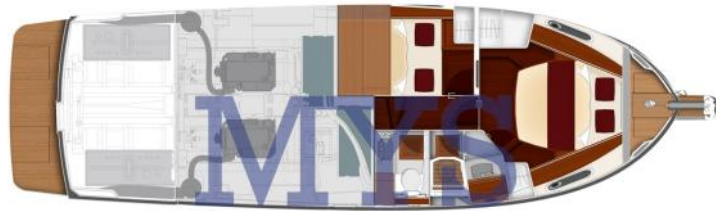

MARINA YACHT SALES