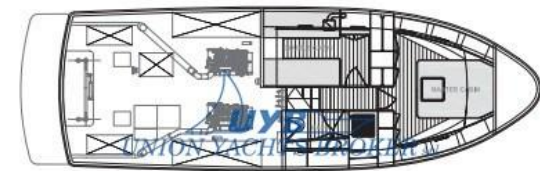

## Description

Major refit carried out in 2021

Navigation equipment:

Rudder angle indicator, Electronic engine control, Interface.

Staging and technical:

Water pressure pump, 3 Batteries, Teak Side Decks, Battery charger (Victron), Deck Shower, Hydraulic Flaps, Solar panels, Gangway (idraulica), Platform (strutturale), Manual Bilge Pump, Shorepower connector, Electric Windlass, swimming ladder, Stern Winches.

---

Bilge Pump

main deck

lower deck