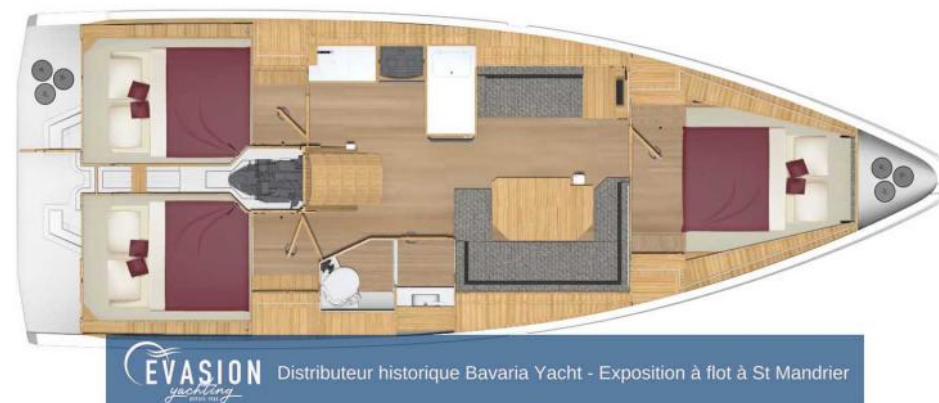

Distributeur historique Bavaria Yacht - Exposition à flot à St Mandrier

EVASION yachting DEPUIS 1945

- NEUF-OCCASION
- GESTION-LOCATION
- REPRISE-FINANCEMENT
- SERVICE TECHNIQUE
- PLACES DE PORT

60 ans

DISTRIBUTEUR HISTORIQUE BAVARIA YACHTS EXPOSITION PERMANENTE À FLOT