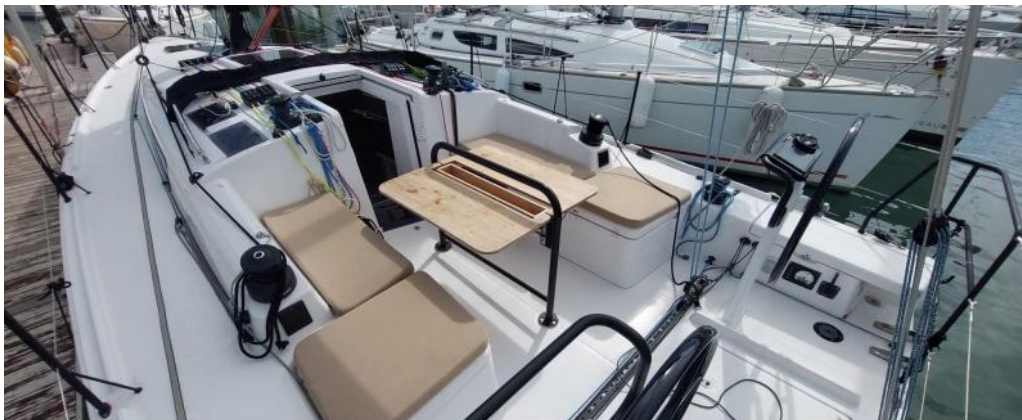

Type Sailboat	Brand beneteau	Model First 36	Guests Cruising 10
Current Location Le crouesty			

Dimensions/performance

Weight (T)
4.80

Building/facilities

Hull Material POLY	Deck Material POLY	Amount Of Cabins 3	Berths 6
Number Of Bathrooms 1			

Engine Room

Engine YANMAR	Horse Power 1x29CV	Propellers InBoard
-------------------------	------------------------------	------------------------------

RCMARINE

RCMARINE

RCMARINE

RCMARINE

RCMARINE

RCMARINE