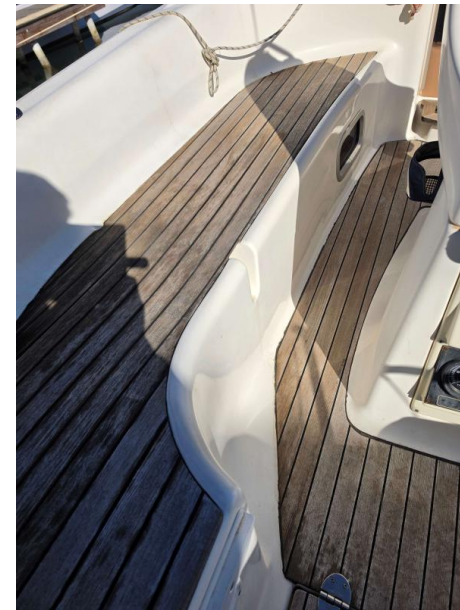

SALE PRE OWNED

bavaria yachts Bavaria 30 cruiser sh 44 900 € ALL TAX INCLUDED

Description

Bavaria 30 Cruiser at Exclusive Yacht Agency: A highly sought-after boat. Well-equipped and available immediately. Invoice records available. Equipment: Safety equipment for 6 people (coastal use) including life raft (to be serviced), PTE 1.40 m version, furling mainsail, wheel steering, furling genoa, Selden rigid downhaul, 2 bow cleats, 4 winches, halyard bag, compass, Raymarine ST 60+ log/speedometer, Raymarine ST 60+ wind vane/anemometer, Garmin Echomap 50 S GPS/chart plotter/fishfinder, battery charger + 220 V system + socket, 3 batteries, 12 V circuit + socket, 60 W solar panel, Manual marine toilet + holding tank, Shower, 3-burner gas hob, Fridge, Hot water 12/220 V, Teak-strip cockpit, Large sprayhood, Cockpit table, Winter cover, Electric windlass + 2nd control, Side Power bow thruster, Hot/cold cockpit shower, Starboard outboard motor mount, Anchoring kit, Mooring kit etc.

HORSE POWER
1 X 18 CV

General

Type Sailboat	Brand bavaria yachts	Model Bavaria 30 cruiser shallow draft	Current Location Port grimaud, grimaud, france
-------------------------	--------------------------------	--	--

Oven

Fridge

Deck Equipment

Navigation Lighting

Canopy

Safety Equipment / Miscellaneous

Life Raft

Bilge Pump

Sails

Genoa Sail

Main Sail

Bavaria Yachts Bavaria 30 Cruiser Shallow Draft

Bavaria Yachts Bavaria 30 Cruiser Shallow Draft