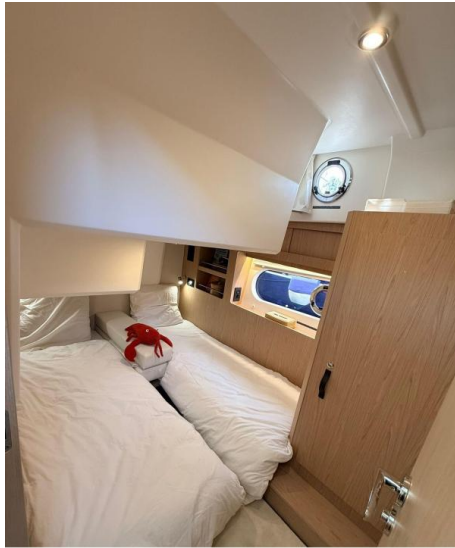

RCMARINE
OCCASIONS