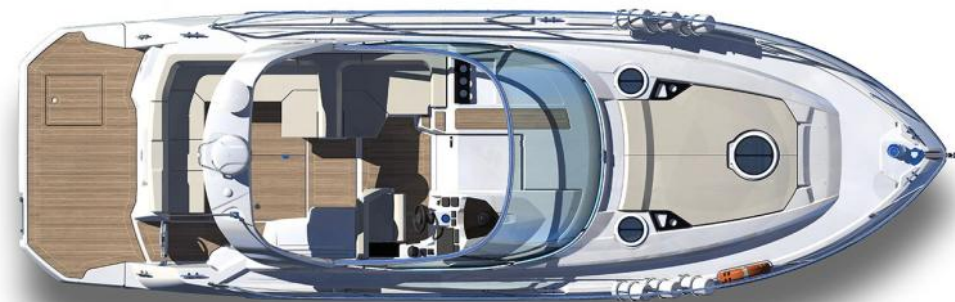

Main equipment:

- Generator 3.5 kW
- Air conditioning cabins
- Teak in cockpit
- Teak on stern platform
- Autopilot
- Garmin on-board electronics with 10" chartplotter
- Volvo Penta joystick
- PPE stern drives

Navigation Equipment

GPS	Autopilot	VHF	Navigation Compass
Sonar	Speedometer		

Galley/laundry/entertainment

Fridge

Deck Equipment

Deck Shower	Canopy
-------------	--------

Safety Equipment / Miscellaneous

Bilge Pump