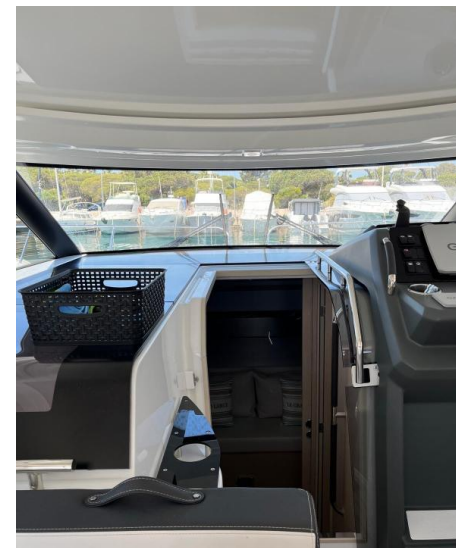

RCMARINE
OCCASIONS

RCMARINE
OCCASIONS