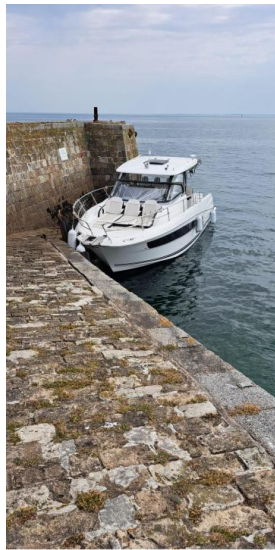

RCMARINE
OCCASIONS