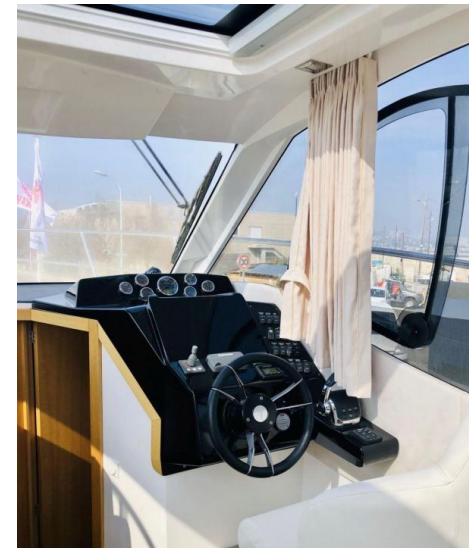

RCMARINE
OCCASIONS

RCMARINE
OCCASIONS