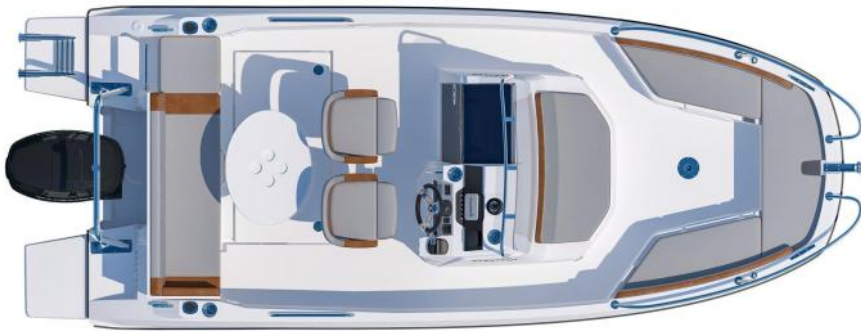

RCMARINE
OCCASIONS