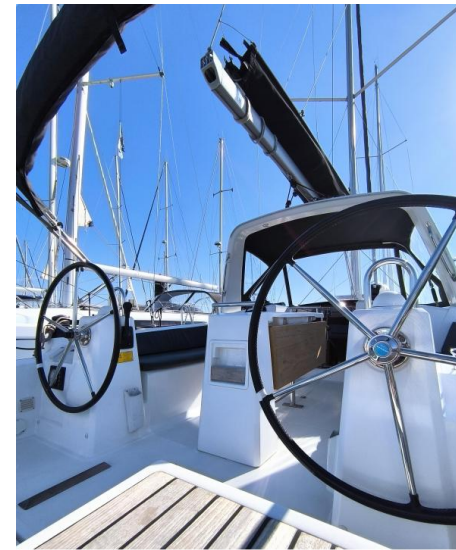

RCMARINE
OCCASIONS