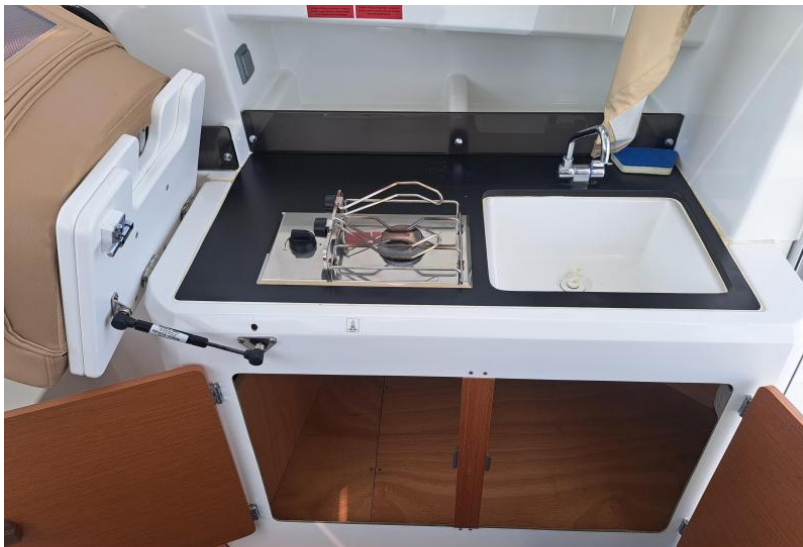

RCMARINE
OCCASIONS