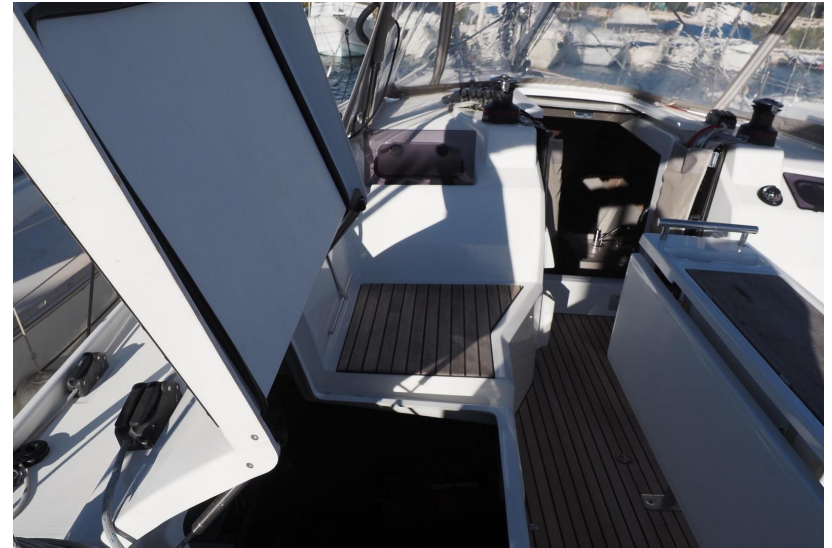

RCMARINE
OCCASIONS

RCMARINE
OCCASIONS