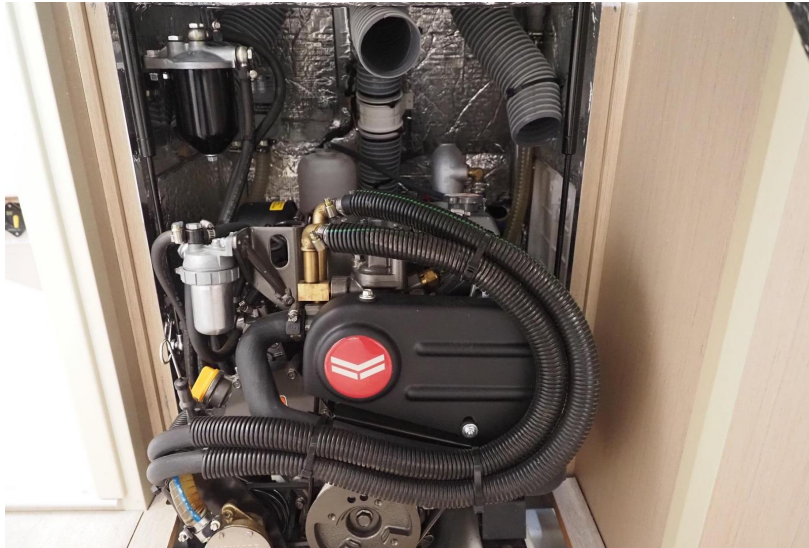

RCMARINE
OCCASIONS

RCMARINE
OCCASIONS