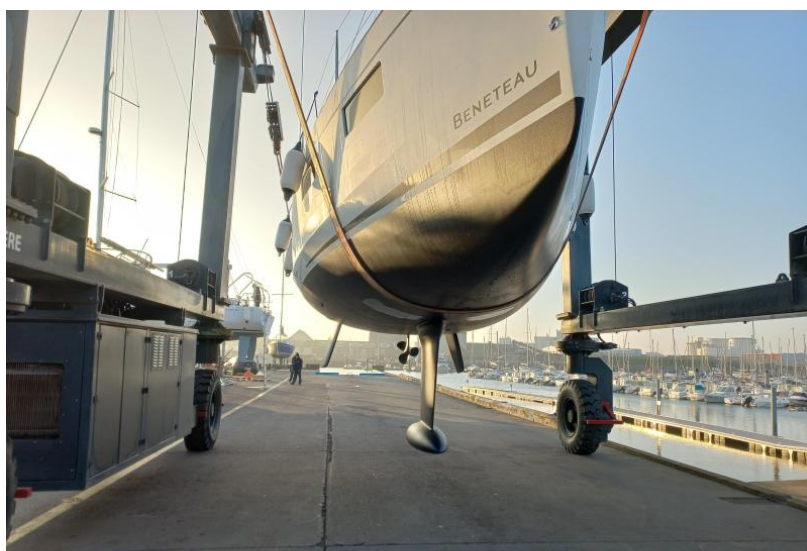

RCMARINE
OCCASIONS

RCMARINE
VOTRE PARTENAIRE NAUTIQUE DE CONFIANCE

DÉCOUVREZ NOS SERVICES

- 🕒 Vente de bateaux neufs et d'occasions
- 🛠️ Entretien, réparation et hivernage
- 🗺️ Conseil & accompagnement personnalisé
- 🔧 Accastillage : AD NAUTIC/ USHIP
- 🔄 Reprise de votre ancien bateau
- 📍 Location / Wiziboat
- ✂️ Remotorisation

RETROUVEZ-NOUS DANS NOS CONCESSIONS RCMARINE

Crouesty - Pornic - Noirmoutier - St Gilles X de vie - Les Sables D'Olonne - La Rochelle - Sainte Maxime - Cogolin - Mandelieu - Villeuneuve Loubet - La Seyne sur mer

contact@rc-marine.fr

RCMARINE
OCCASIONS