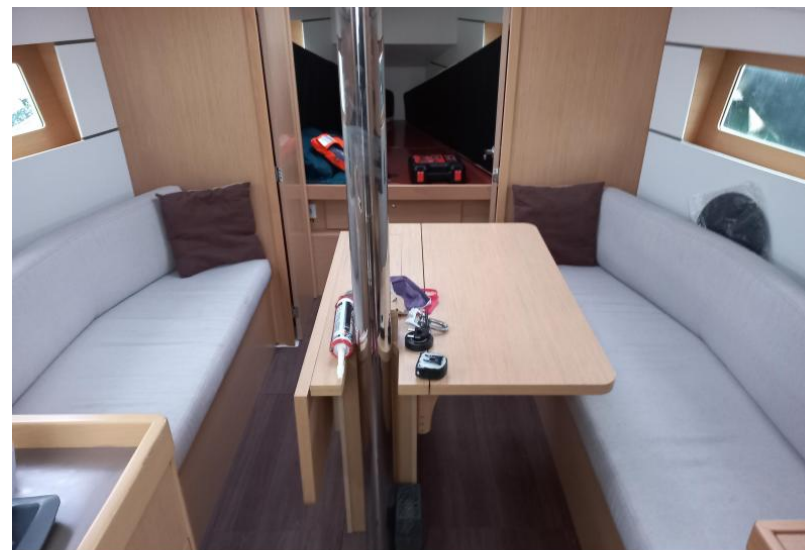

RCMARINE
OCCASIONS