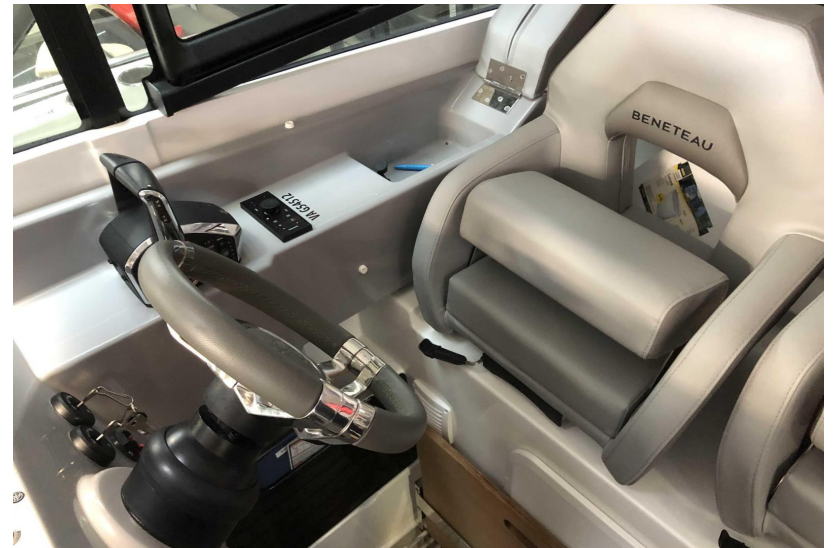

RCMARINE
OCCASIONS