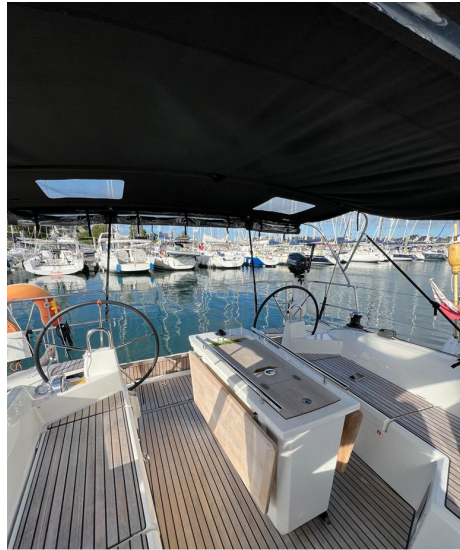

RCMARINE
OCCASIONS

RCMARINE
OCCASIONS