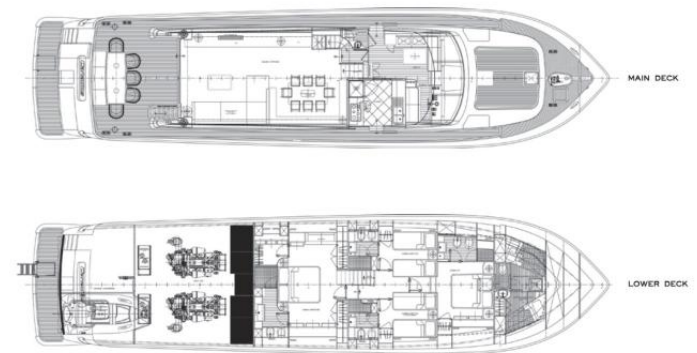

## Specifications

YEAR  
**2007**

LENGTH (M)  
**23.97**

WIDTH (M)  
**6.45**

DRAFT (M)  
**1.90**

FUEL TANK CAPACITY (L)  
**9000**

CABINS  
**4**

BATHROOMS  
**1**

## Description

---

Boat always followed and with interior refit in 2020.

Interior layout:

Day toilet on the main deck – master cabin amidships with double bed, bathroom with separate shower, walk-in closet and two comfortable full-height wardrobes – VIP cabin forward with double bed, bathroom with separate shower – guest cabin with French bed, pullman bed, bathroom with separate shower – guest cabin with two flat beds, Pullman bed, bathroom with separate shower.

### Deck Equipment

---

Deck Shower

21

22