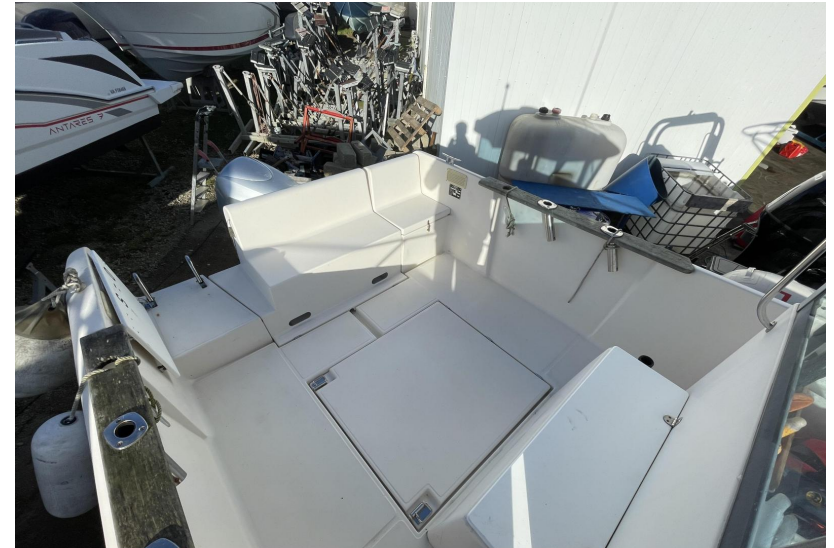

RCMARINE
OCCASIONS