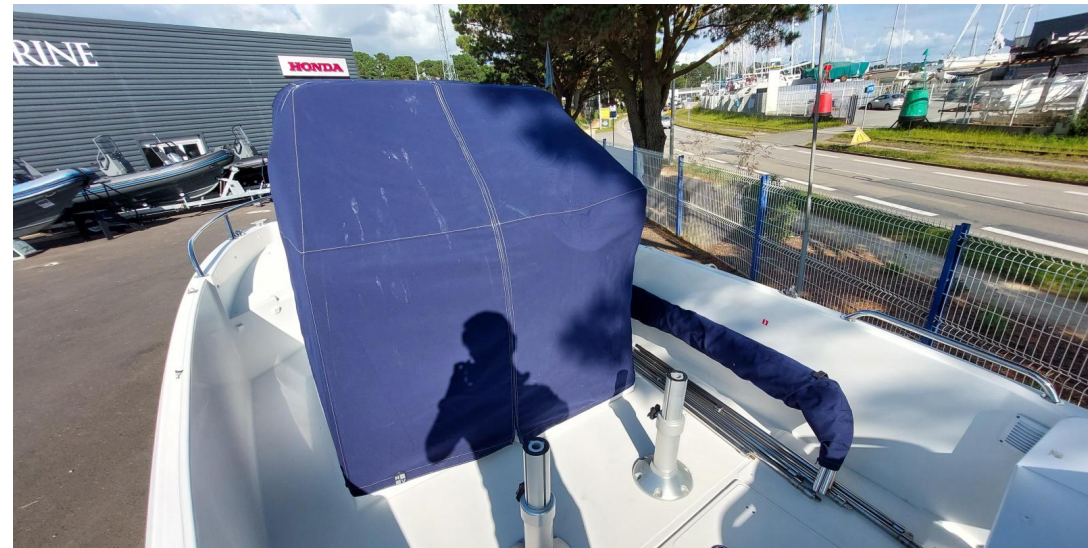

RCMARINE
OCCASIONS