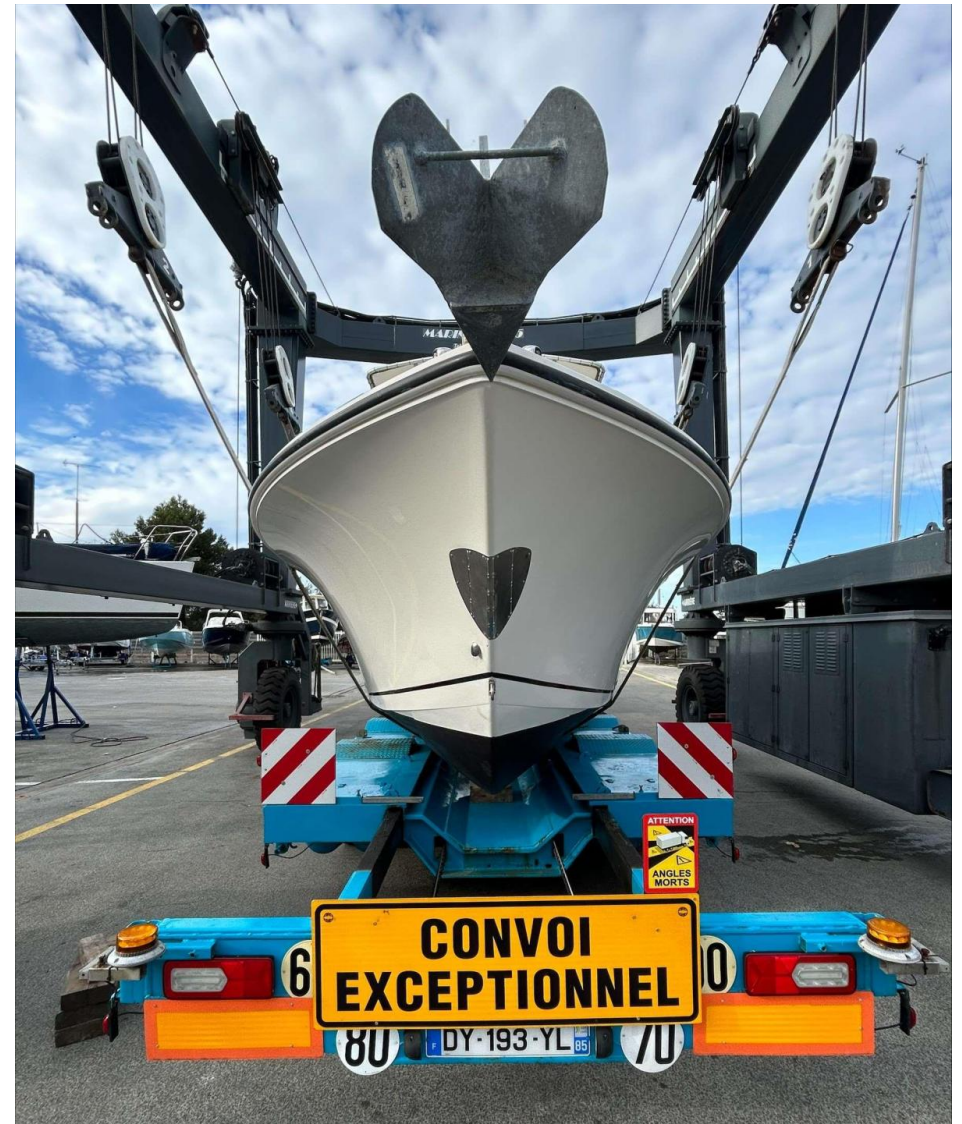

RCMARINE
OCCASIONS

RCMARINE
OCCASIONS