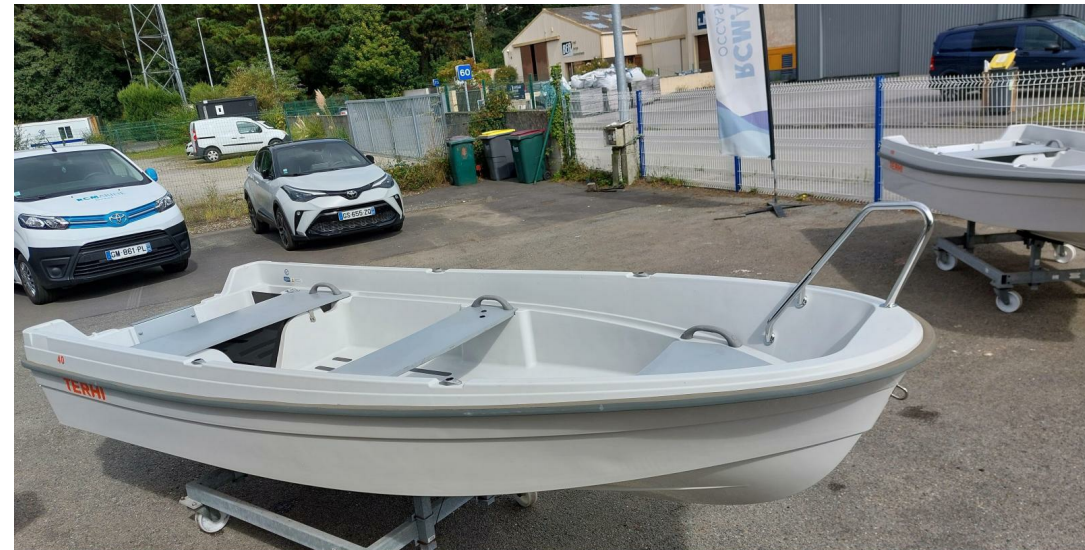

SALE NEW

terhi Terhi 400

RCMARINE

3 900 € All Tax Included

Specifications

YEAR

2022

LENGTH

4.01

WIDTH

1.50

GUESTS CRUISING

4

General

TYPE	BRAND	MODEL	GUESTS CRUISING
Motorboat	terhi	Terhi 400	4
CURRENT LOCATION			
Brest			

Building / facilities

RCMARINE

RCMARINE

RCMARINE

RCMARINE

RCMARINE

RCMARINE

RCMARINE

RCMARINE