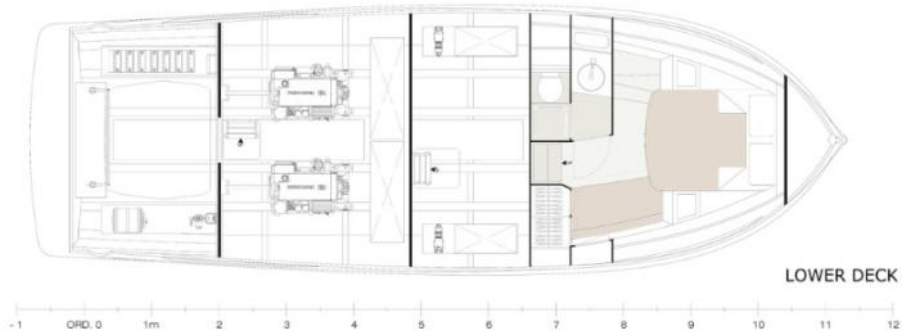

SPORT HT OPEN