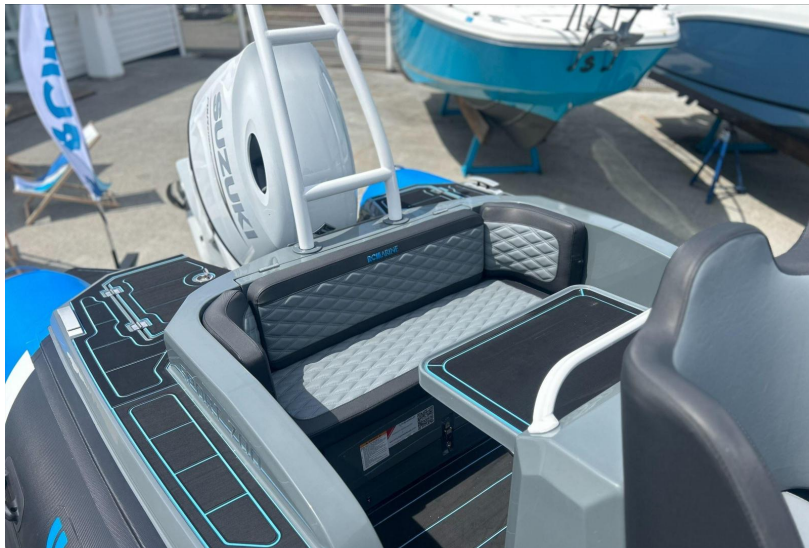

HULL MATERIAL	HULL COLOR
HYPAC	black

Engine room

ENGINE	NUMBER OF ENGINES (CV)	PROPELLERS
SUZUKI	1	OutBoard

RCMARINE

RCMARINE

RCMARINE

RCMARINE

RCMARINE