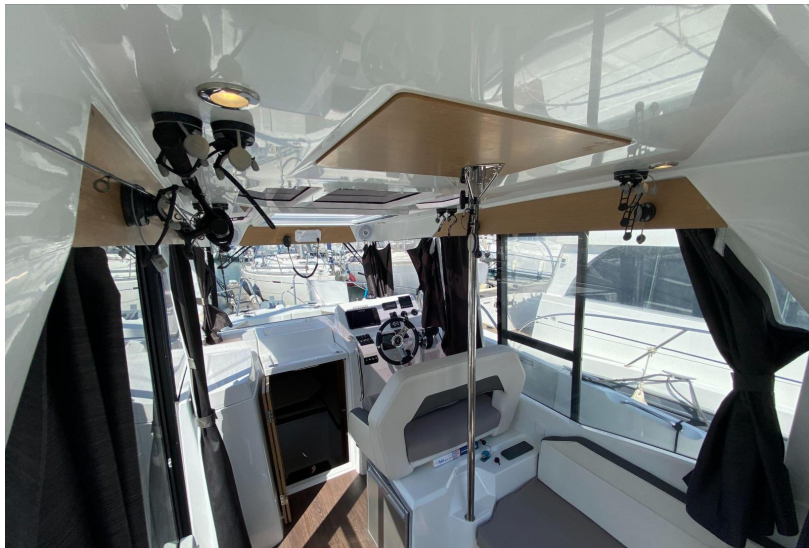

RCMARINE
OCCASIONS