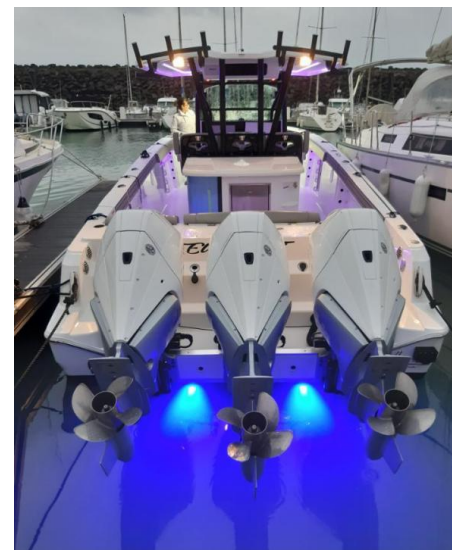

VISITE VIRTUELLE DISPONIBLE :

SALE PRE OWNED

[HTTPS://WWW.KLAPTY.COM/TOUR/9F70LW1UT3](https://www.klapy.com/tour/9f70lw1ut3)

wellcraft 352 fisherman

**RCMARINE**  
OCCASIONS

220 000 € ALL TAX INCLUDED

## Specifications

YEAR	LENGTH (M)	WIDTH (M)	GUESTS CRUISING
2020	11.00	3.25	14
CABINS	BATHROOMS	ENGINE MANUFACTURER	ENGINE HOURS
1	1	MERCURY	150
HORSE POWER			
3 X 300 HP			

**General**

---

Type motorboat	Brand wellcraft	Model 352 fisherman	Guests Cruising 14
Current Location Sainte maxime			

**Dimensions/performance**

---

Air Draft 1.73	Weight (T) 5.22
-------------------	--------------------

**Building/facilities**

---

Hull Material POLY	Hull Color BLANCHE	Deck Material POLY	Amount Of Cabins 1
Berths 2	Number Of Bathrooms 1		

**Engine Room**

---

Engine MERCURY	Horse Power 3x300CV	Engine Year 2020	Engine Hours 150
Propellers OutBoard			

**RCMARINE**  
OCCASIONS

**RCMARINE**  
OCCASIONS

**RCMARINE**  
OCCASIONS

**RCMARINE**  
OCCASIONS